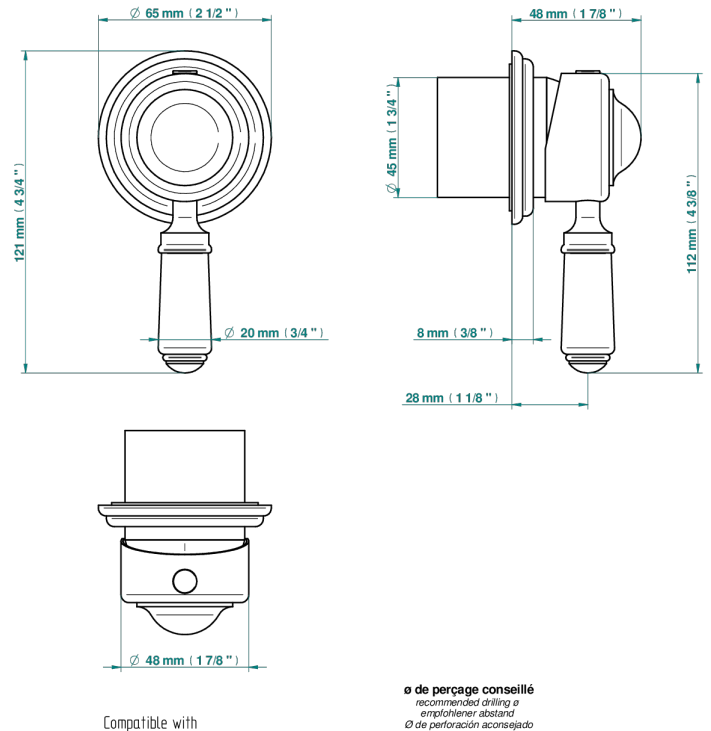

CHARLESTON WITH LEVER

G75-6540RB

Trim only for wall mixer on rosette

Compatible with