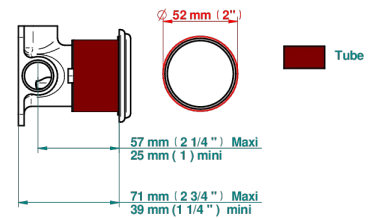

70787

18/06/2019

CHARACTERISTIC

- Charleston with lever
- Trim only for wall mixer on rosette

RELATED SKU'S

- Ref. G00-6540A Rough parts for wall mounted flush fit shower mixer 2 x 1/2" inlets 1 x 1/2" outlet

AVAILABLE FINITIONS

Antique nickel - H28
Black ceram - D30
Blush PVD - H62
Brass color PVD - H49
Brown bronze color PVD - F33
Gold color PVD - H52

Graphite PVD - H64
Lacquered light bronze - D01
Matt Umber PVD - H67
Matt blush PVD - H60
Matt brass color PVD - H50
Matt brown bronze color PVD - F34

Matt chrome - C02
Matt gold - F07
Matt gold color PVD - H53
Matt graphite PVD - H65
Matt nickel (color finish) - C01
Matt nickel color PVD - H56

Natural smoked Brass - A13
Nickel color PVD - H55
Polished chrome (color finish) - A02
Polished chrome / Polished gold (color finish) - G02
Polished gold (color finish) - F01
Polished nickel - B01

Soft gold - F30
Soft matt gold - F31
Umber PVD - H66