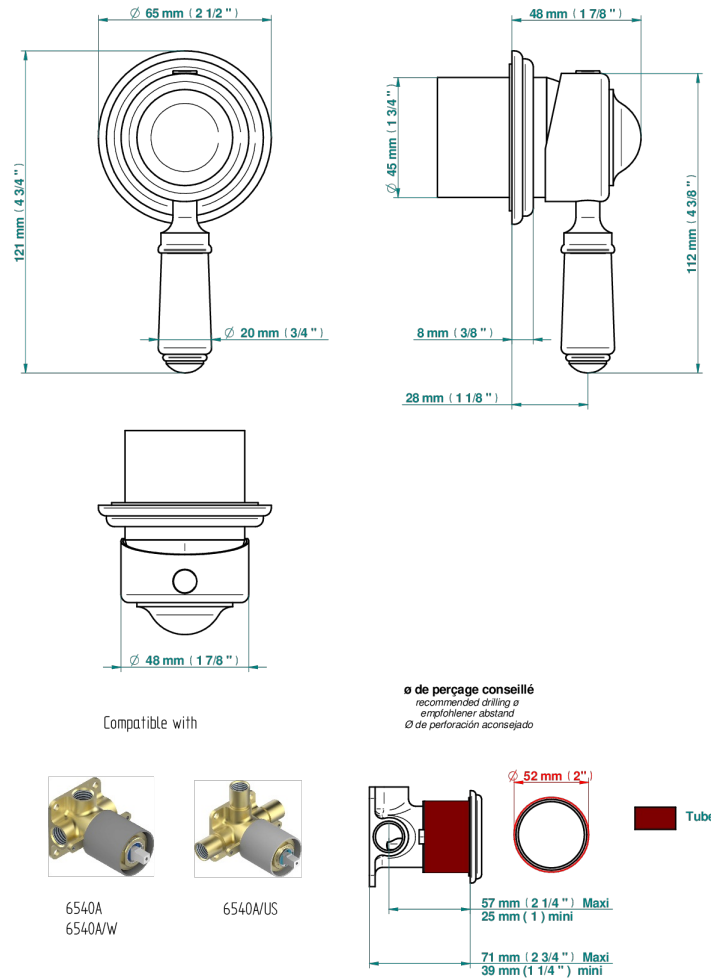

CHARLESTON WITH LEVER

G75-6540RB

Trim only for wall mixer on rosette

70787

18/06/2019

CHARACTERISTIC

- Charleston with lever
- Trim only for wall mixer on rosette

RELATED SKU'S

- Ref. G00-6540A Rough parts for wall mounted flush fit shower mixer 2 x 1/2" inlets 1 x 1/2" outlet

AVAILABLE FINITIONS

Antique nickel - H28
Black ceram - D30
Blush PVD - H62
Brass color PVD - H49
Brown bronze color PVD - F33
Gold color PVD - H52