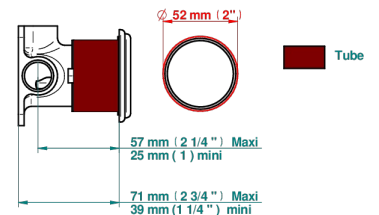

70787

18/06/2019

CHARACTERISTIC

- Charleston
- Trim only for wall mixer on rosette

RELATED SKU'S

- Ref. G00-6540A/US Built-in part for wall mounted flush fit shower mixer 2 inlets 1/2" -1 outlet 1/2" -US model

AVAILABLE FINITIONS

Black ceram - D30

Blush PVD - H62

Brass color PVD - H49

Brown bronze color PVD - F33

Chrome polished - A02

Chrome polished / gold polished - G02

Copper antique matt, coated - H07

Gold color PVD - H52

Gold mat - F07

Gold polished - F01

Graphite PVD - H64

Light coated bronze - D01

Matt Umber PVD - H67

Matt blush PVD - H60

Matt brass color PVD - H50

Matt brown bronze color PVD - F34

Matt chrome (American satin) - C02

Matt gold color PVD - H53

Matt graphite PVD - H65

Matt nickel (American satin) - C01

Matt nickel color PVD - H56

Natural smoked Brass - A13

Nickel antique / Sovereign - H28

Nickel color PVD - H55

Nickel polished - B01

Soft gold - F30

Soft matt gold - F31

Umber PVD - H66