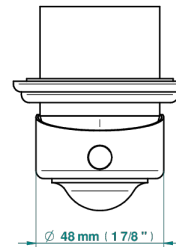

CHARLESTON

G29-6540RB

Trim only for wall mixer on rosette

Compatible with

6540A
6540A/W

6540A/US