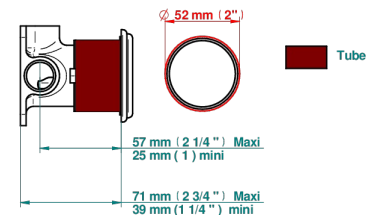

70787

18/06/2019

CHARACTERISTIC

- Charleston
- Trim only for wall mixer on rosette

RELATED SKU'S

- Ref. G00-6540A Rough parts for wall mounted flush fit shower mixer 2 x 1/2" inlets 1 x 1/2" outlet

AVAILABLE FINITIONS

Antique nickel - H28
Black ceram - D30
Blush PVD - H62
Brass color PVD - H49
Brown bronze color PVD - F33
Gold color PVD - H52

Graphite PVD - H64
Lacquered light bronze - D01
Matt Umber PVD - H67
Matt blush PVD - H60
Matt brass color PVD - H50
Matt brown bronze color PVD - F34

Matt chrome - C02
Matt gold - F07
Matt gold color PVD - H53
Matt graphite PVD - H65
Matt nickel (color finish) - C01
Matt nickel color PVD - H56

Natural smoked Brass - A13
Nickel color PVD - H55
Polished chrome (color finish) - A02
Polished chrome / Polished gold (color finish) - G02
Polished gold (color finish) - F01
Polished nickel - B01

Soft gold - F30
Soft matt gold - F31
Umber PVD - H66
Varnished matt antique red copper (color finish) - H07