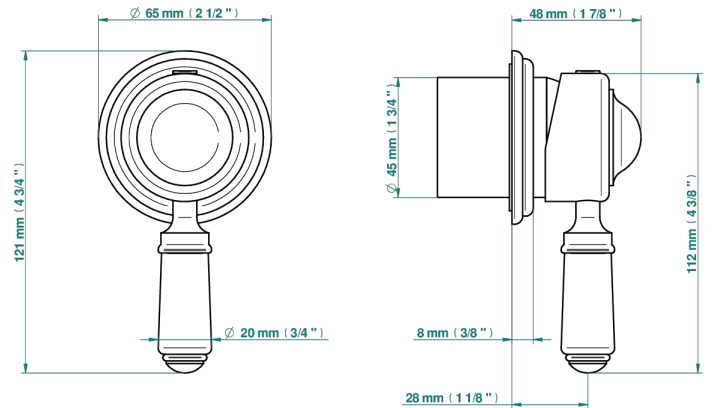

CHARLESTON

G29-6540RB

Trim only for wall mixer on rosette