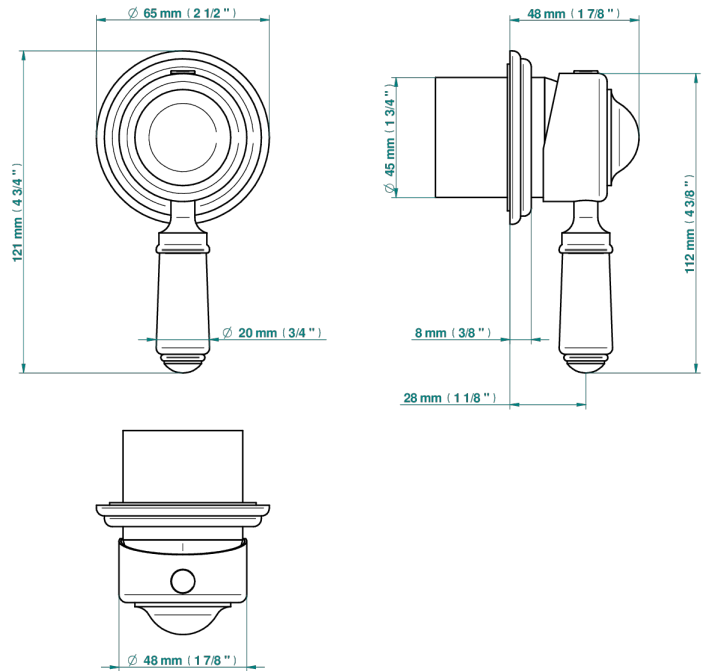

1900 CON MANETAS

G28-6540RB

Trim only for wall mixer on rosette

THG®
PARIS

Compatible with

6540A
6540A/W

6540/US