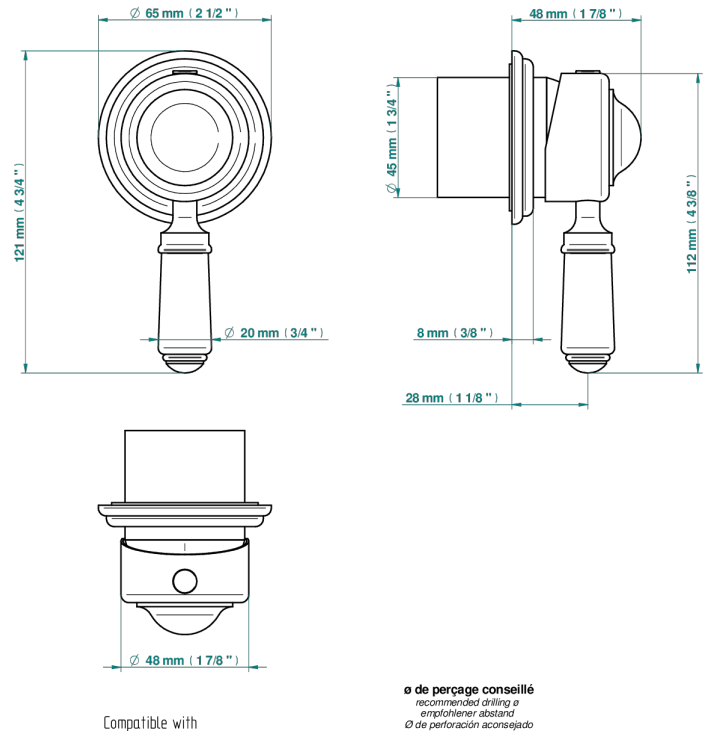

1900 WITH LEVER HANDLES

G28-6540RB

Trim only for wall mixer on rosette

Compatible with

6540A
6540A/W

6540/US