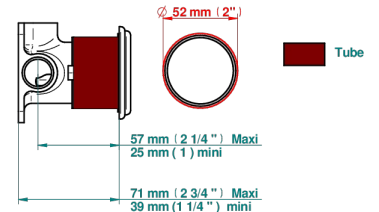

70787

18/06/2019

CHARACTERISTIC

- 1900 with lever handles
- Trim only for wall mixer on rosette

RELATED SKU'S

- Ref. G00-6540A/US Built-in part for wall mounted flush fit shower mixer 2 inlets 1/2" -1 outlet 1/2" -US model

AVAILABLE FINITIONS

Black ceram - D30

Blush PVD - H62

Brass color PVD - H49

Brown bronze color PVD - F33

Chrome polished - A02

Chrome polished / gold polished -

G02

Copper antique matt, coated - H07

Gold color PVD - H52

Gold mat - F07

Gold polished - F01

Graphite PVD - H64

Light coated bronze - D01

Matt Umber PVD - H67

Matt blush PVD - H60

Matt brass color PVD - H50

Matt brown bronze color PVD - F34

Matt chrome (American satin) - C02

Matt gold color PVD - H53

Matt graphite PVD - H65

Matt nickel (American satin) - C01

Matt nickel color PVD - H56

Natural smoked Brass - A13

Nickel antique / Sovereign - H28

Nickel color PVD - H55

Nickel polished - B01

Soft gold - F30

Soft matt gold - F31

Umber PVD - H66