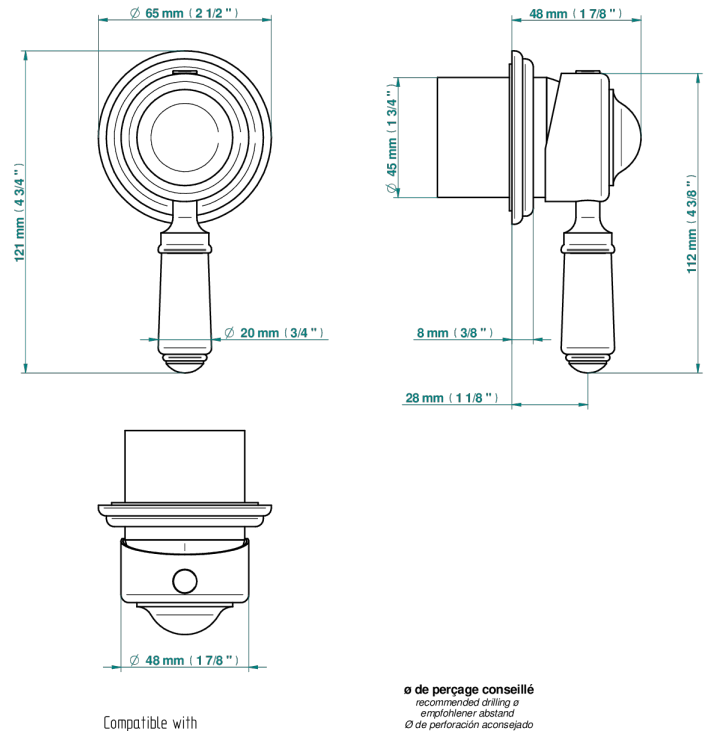

1900 WITH LEVER

G28-6540RB

Trim only for wall mixer on rosette

Compatible with