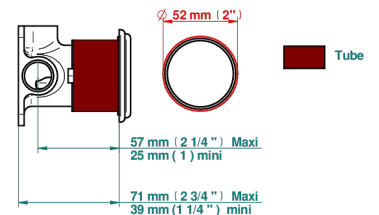

70787

18/06/2019

CHARACTERISTIC

- 1900 with lever
- Trim only for wall mixer on rosette

RELATED SKU'S

- Ref. G00-6540A Rough parts for wall mounted flush fit shower mixer 2 x 1/2" inlets 1 x 1/2" outlet

AVAILABLE FINITIONS

Antique nickel - H28
Black ceram - D30
Blush PVD - H62
Brass color PVD - H49
Brown bronze color PVD - F33
Gold color PVD - H52

Graphite PVD - H64
Lacquered light bronze - D01
Matt Umber PVD - H67
Matt blush PVD - H60
Matt brass color PVD - H50
Matt brown bronze color PVD - F34

Matt chrome - C02
Matt gold - F07
Matt gold color PVD - H53
Matt graphite PVD - H65
Matt nickel (color finish) - C01
Matt nickel color PVD - H56

Natural smoked Brass - A13
Nickel color PVD - H55
Polished chrome (color finish) - A02
Polished chrome / Polished gold (color finish) - G02
Polished gold (color finish) - F01
Polished nickel - B01

Soft gold - F30
Soft matt gold - F31
Umber PVD - H66
Varnished matt antique red copper (color finish) - H07