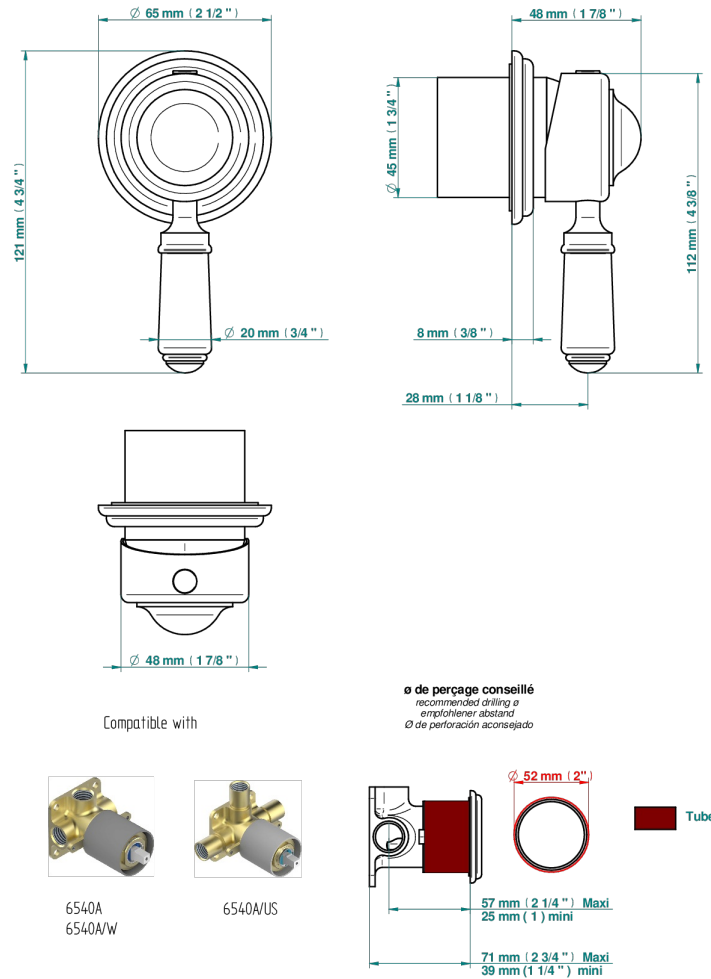

1900

G25-6540RB

Trim only for wall mixer on rosette

70787

18/06/2019

CHARACTERISTIC

- 1900
- Trim only for wall mixer on rosette

RELATED SKU'S

- Ref. G00-6540A/US Built-in part for wall mounted flush fit shower mixer 2 inlets 1/2" -1 outlet 1/2" -US model

AVAILABLE FINITIONS

Black ceram - D30

Blush PVD - H62

Brass color PVD - H49

Brown bronze color PVD - F33