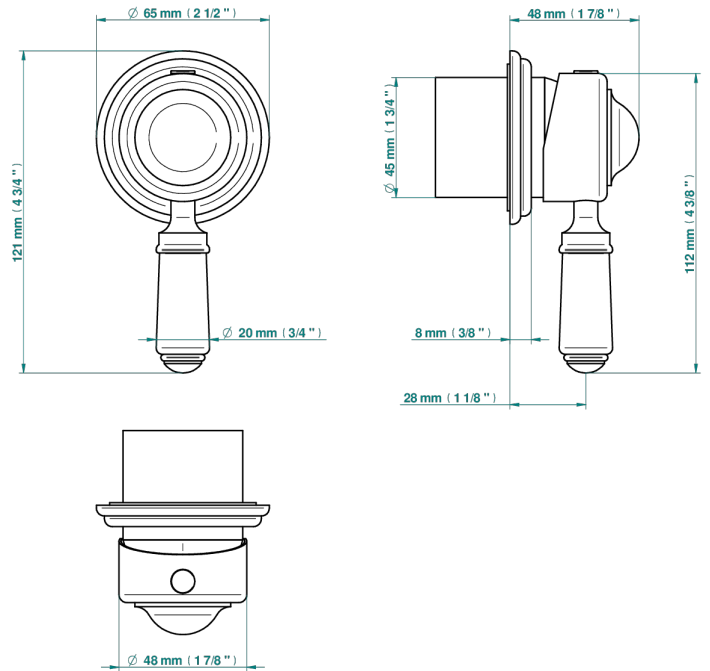

1900

G25-6540RB

Trim only for wall mixer on rosette

Compatible with