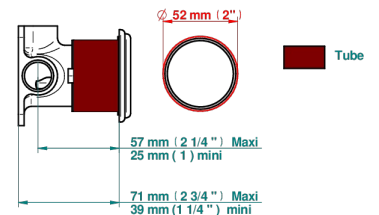

70787

18/06/2019

CHARACTERISTIC

- 1900
- Trim only for wall mixer on rosette

RELATED SKU'S

- Ref. G00-6540A Rough parts for wall mounted flush fit shower mixer 2 x 1/2" inlets 1 x 1/2" outlet

AVAILABLE FINITIONS

Antique nickel - H28
Black ceram - D30
Blush PVD - H62
Brass color PVD - H49
Brown bronze color PVD - F33
Gold color PVD - H52

Graphite PVD - H64
Lacquered light bronze - D01
Matt Umber PVD - H67
Matt blush PVD - H60
Matt brass color PVD - H50
Matt brown bronze color PVD - F34

Matt chrome - C02
Matt gold - F07
Matt gold color PVD - H53
Matt graphite PVD - H65
Matt nickel (color finish) - C01
Matt nickel color PVD - H56

Natural smoked Brass - A13
Nickel color PVD - H55
Polished chrome (color finish) - A02
Polished chrome / Polished gold (color finish) - G02
Polished gold (color finish) - F01
Polished nickel - B01

Soft matt gold - F30
Soft matt gold - F31
Umber PVD - H66
Varnished matt antique red copper (color finish) - H07