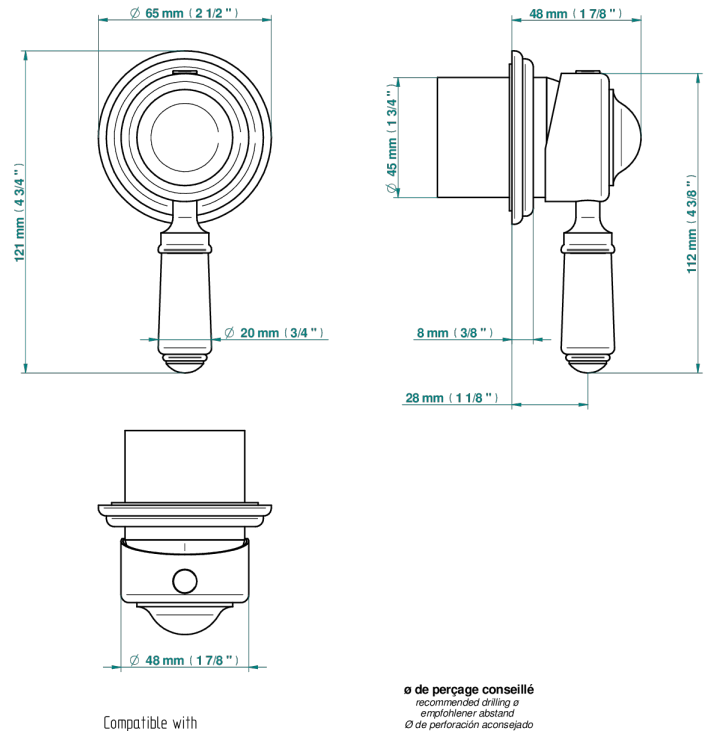

1900

G25-6540RB

Trim only for wall mixer on rosette

Compatible with