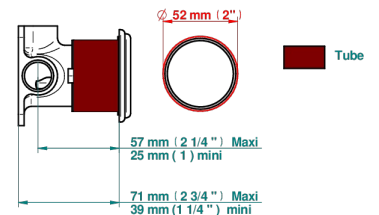

70787

18/06/2019

CHARACTERISTIC

- Broadway
- Trim only for wall mixer on rosette

RELATED SKU'S

- Ref. G00-6540A/US Built-in part for wall mounted flush fit shower mixer 2 inlets 1/2" -1 outlet 1/2" -US model

AVAILABLE FINITIONS

Black ceram - D30

Blush PVD - H62

Brass color PVD - H49

Brown bronze color PVD - F33

Chrome polished - A02

Chrome polished / gold polished -

G02

Copper antique matt, coated - H07

Gold color PVD - H52

Gold mat - F07

Gold polished - F01

Graphite PVD - H64

Light coated bronze - D01

Matt Umber PVD - H67

Matt blush PVD - H60

Matt brass color PVD - H50

Matt brown bronze color PVD - F34

Matt chrome (American satin) - C02

Matt gold color PVD - H53

Matt graphite PVD - H65

Matt nickel (American satin) - C01

Matt nickel color PVD - H56

Natural smoked Brass - A13

Nickel antique / Sovereign - H28

Nickel color PVD - H55

Nickel polished - B01

Soft gold - F30

Soft matt gold - F31

Umber PVD - H66