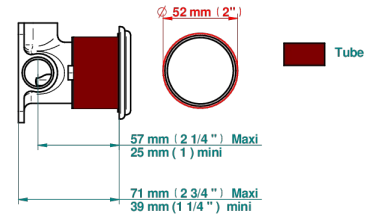

70787

18/06/2019

CHARACTERISTIC

- Broadway
- Trim only for wall mixer on rosette

RELATED SKU'S

- Ref. G00-6540A Rough parts for wall mounted flush fit shower mixer 2 x 1/2" inlets 1 x 1/2" outlet

AVAILABLE FINITIONS

Antique nickel - H28
Black ceram - D30
Blush PVD - H62
Brass color PVD - H49
Brown bronze color PVD - F33
Gold color PVD - H52

Graphite PVD - H64
Lacquered light bronze - D01
Matt Umber PVD - H67
Matt blush PVD - H60
Matt brass color PVD - H50
Matt brown bronze color PVD - F34

Matt chrome - C02
Matt gold - F07
Matt gold color PVD - H53
Matt graphite PVD - H65
Matt nickel (color finish) - C01
Matt nickel color PVD - H56

Natural smoked Brass - A13
Nickel color PVD - H55
Polished chrome (color finish) - A02
Polished chrome / Polished gold (color finish) - G02
Polished gold (color finish) - F01
Polished nickel - B01

Soft gold - F30
Soft matt gold - F31
Umber PVD - H66
Varnished matt antique red copper (color finish) - H07