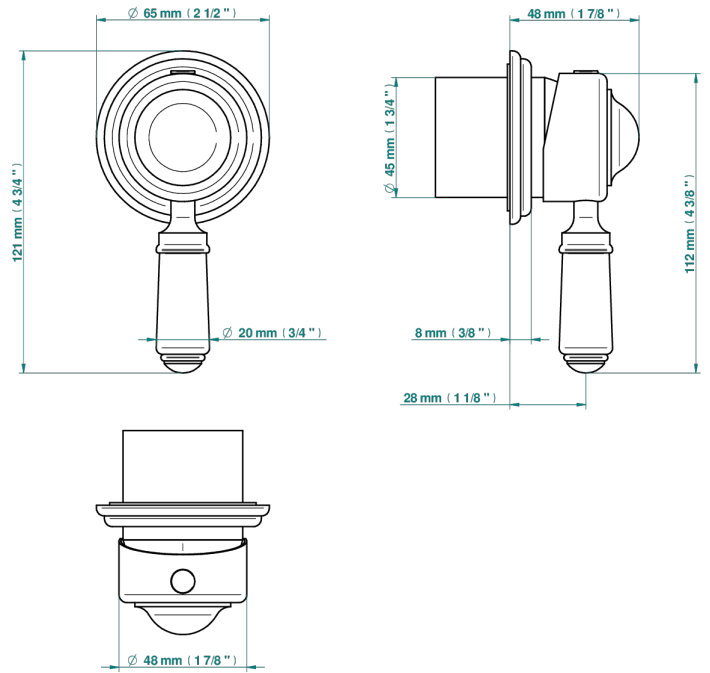

BROADWAY CON MANETAS

A04-6540RB

Trim only for wall mixer on rosette

THG®
PARIS

Compatible with