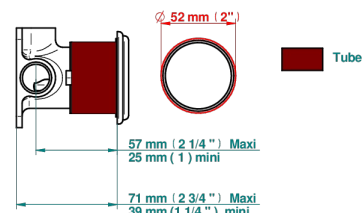

Tube

70787

18/06/2019

CHARACTERISTIC

- Broadway with white porcelain lever handles
- Trim only for wall mixer on rosette

RELATED SKU'S

- Ref. G00-6540A/US Built-in part for wall mounted flush fit shower mixer 2 inlets 1/2" -1 outlet 1/2" -US model

AVAILABLE FINITIONS

Black ceram - D30

Blush PVD - H62

Brass color PVD - H49

Brown bronze color PVD - F33

Chrome polished - A02

Chrome polished / gold polished - G02

Copper antique matt, coated - H07

Gold color PVD - H52

Gold mat - F07

Gold polished - F01

Graphite PVD - H64

Light coated bronze - D01

Matt Umber PVD - H67

Matt blush PVD - H60

Matt brass color PVD - H50

Matt brown bronze color PVD - F34

Matt chrome (American satin) - C02

Matt gold color PVD - H53

Matt graphite PVD - H65

Matt nickel (American satin) - C01

Matt nickel color PVD - H56

Natural smoked Brass - A13

Nickel antique / Sovereign - H28

Nickel color PVD - H55

Nickel polished - B01

Soft gold - F30

Soft matt gold - F31

Umber PVD - H66