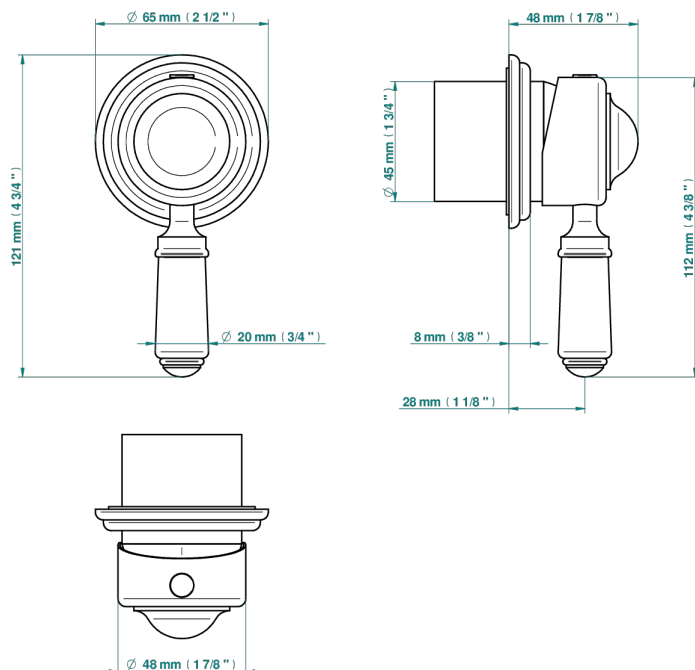

BROADWAY WITH WHITE PORCELAIN LEVER HANDLES

A04-6540RB

Trim only for wall mixer on rosette

Compatible with