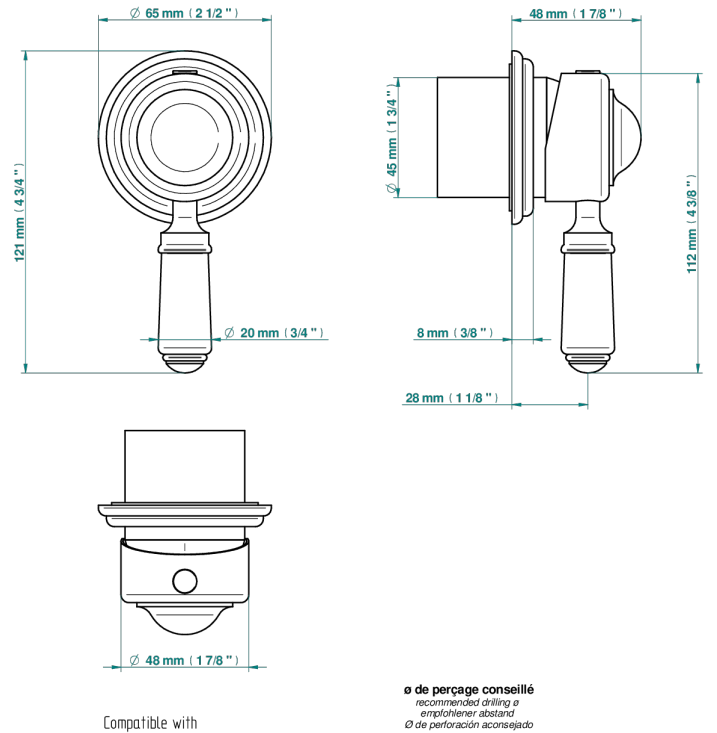

BROADWAY WITH LEVER

A04-6540RB

Trim only for wall mixer on rosette

Compatible with