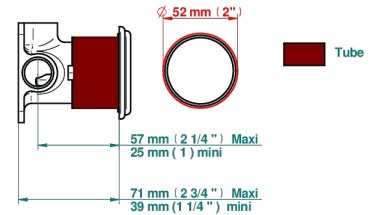

70787

18/06/2019

CHARACTERISTIC

- Broadway with Lever
- Trim only for wall mixer on rosette

RELATED SKU'S

- Ref. G00-6540A Rough parts for wall mounted flush fit shower mixer 2 x 1/2" inlets 1 x 1/2" outlet

AVAILABLE FINITIONS

Antique nickel - H28
Black ceram - D30
Blush PVD - H62
Brass color PVD - H49
Brown bronze color PVD - F33
Gold color PVD - H52

Graphite PVD - H64
Lacquered light bronze - D01
Matt Umber PVD - H67
Matt blush PVD - H60
Matt brass color PVD - H50
Matt brown bronze color PVD - F34

Matt chrome - C02
Matt gold - F07
Matt gold color PVD - H53
Matt graphite PVD - H65
Matt nickel (color finish) - C01
Matt nickel color PVD - H56

Natural smoked Brass - A13
Nickel color PVD - H55
Polished chrome (color finish) - A02
Polished chrome / Polished gold (color finish) - G02
Polished gold (color finish) - F01
Polished nickel - B01

Soft gold - F30
Soft matt gold - F31
Umber PVD - H66
Varnished matt antique red copper (color finish) - H07