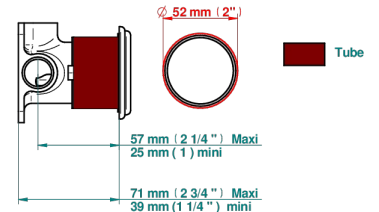

70787

18/06/2019

CHARACTERISTIC

- Broadway with Lever
- Trim only for wall mixer on rosette

RELATED SKU'S

- Ref. G00-6540A Rough parts for wall mounted flush fit shower mixer 2 x 1/2" inlets 1 x 1/2" outlet

AVAILABLE FINITIONS

Antique nickel - H28
Black ceram - D30
Blush PVD - H62
Brass color PVD - H49
Brown bronze color PVD - F33
Gold color PVD - H52

Graphite PVD - H64
Lacquered light bronze - D01
Matt Umber PVD - H67
Matt blush PVD - H60
Matt brass color PVD - H50
Matt brown bronze color PVD - F34

Matt chrome - C02
Matt gold - F07
Matt gold color PVD - H53
Matt graphite PVD - H65
Matt nickel (color finish) - C01
Matt nickel color PVD - H56

Natural smoked Brass - A13
Nickel color PVD - H55
Polished chrome (color finish) - A02
Polished chrome / Polished gold (color finish) - G02
Polished gold (color finish) - F01
Polished nickel - B01

Soft gold - F30
Soft matt gold - F31
Umber PVD - H66
Varnished matt antique red copper (color finish) - H07