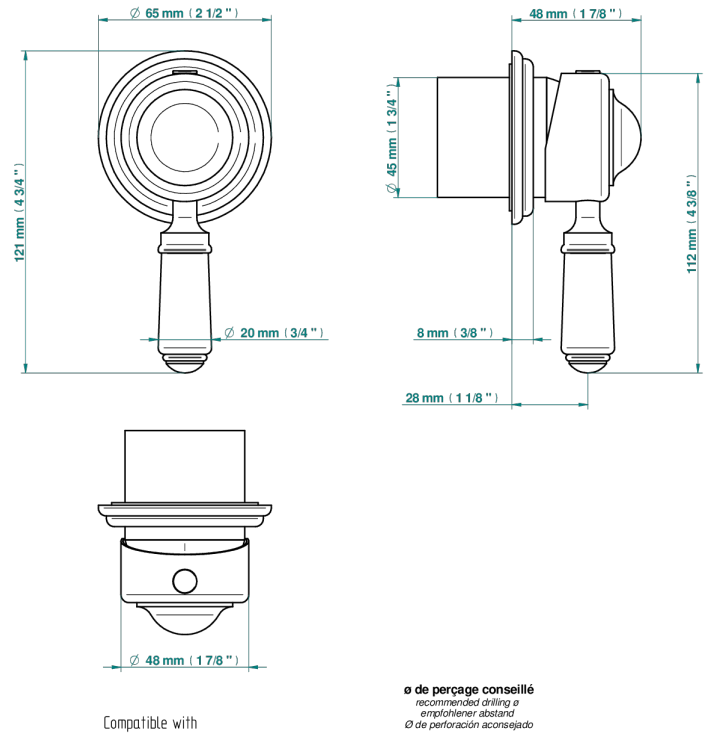

BROADWAY WITH LEVER

A04-6540RB

Trim only for wall mixer on rosette

Compatible with