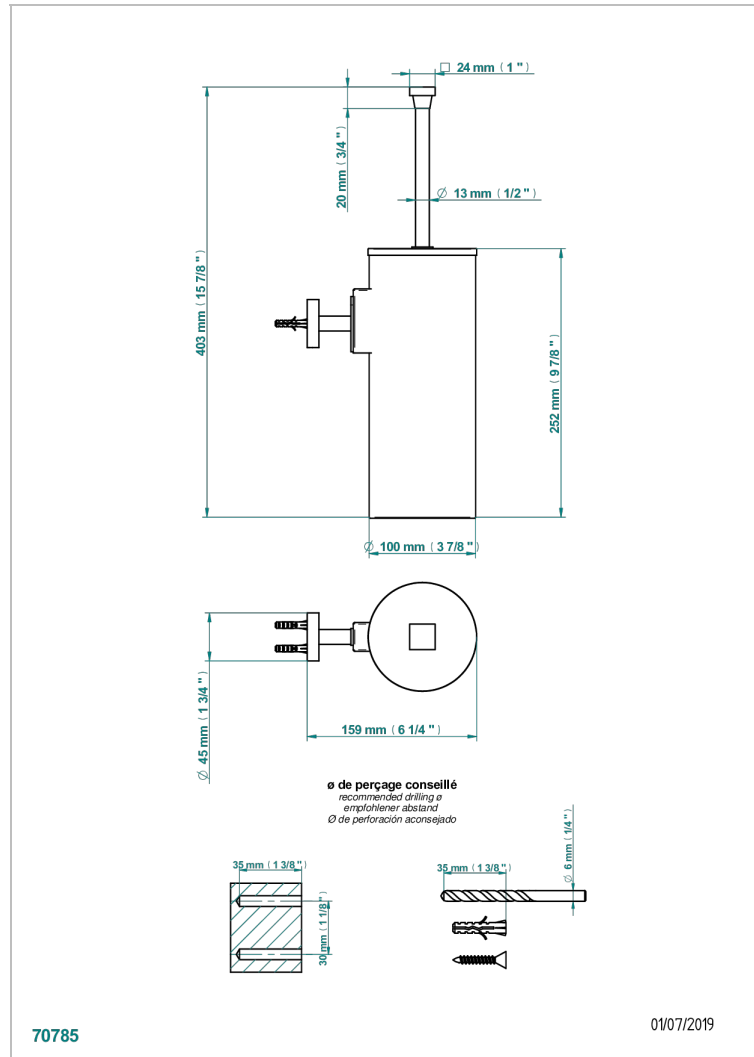

BELUGA WITH LEVER HANDLES

G1U-4720C

Metal toilet brush holder with brush with cover wall mounted

70785

01/07/2019

CHARACTERISTIC

- Beluga with lever handles
- Metal toilet brush holder with brush with cover wall mounted