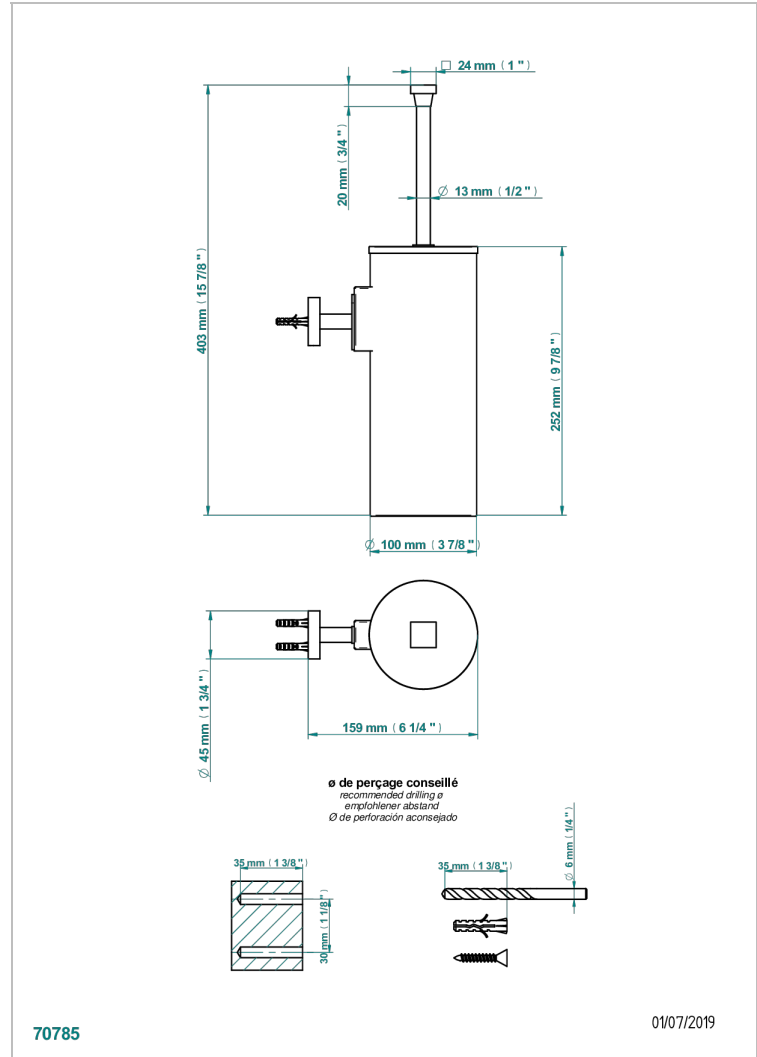

# BELUGA WITH LEVER

G1U-4720C

Wall mounted WC brush with cover and metal holder

## CHARACTERISTIC

- Beluga with lever
- Wall mounted WC brush with cover and metal holder