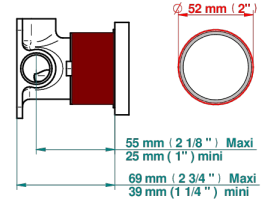

DIPLOMATE ROYALE

U4D-6540RB

Trim only for wall mixer on rosette

Compatible with

6540A
6540A/W

6540A/US

70772

18/06/2019

CHARACTERISTIC

- Diplome Royale
- Trim only for wall mixer on rosette

RELATED SKU'S

- Ref. G00-6540A/US Built-in part for wall mounted flush fit shower mixer 2 inlets 1/2" -1 outlet 1/2" -US model

AVAILABLE FINITIONS