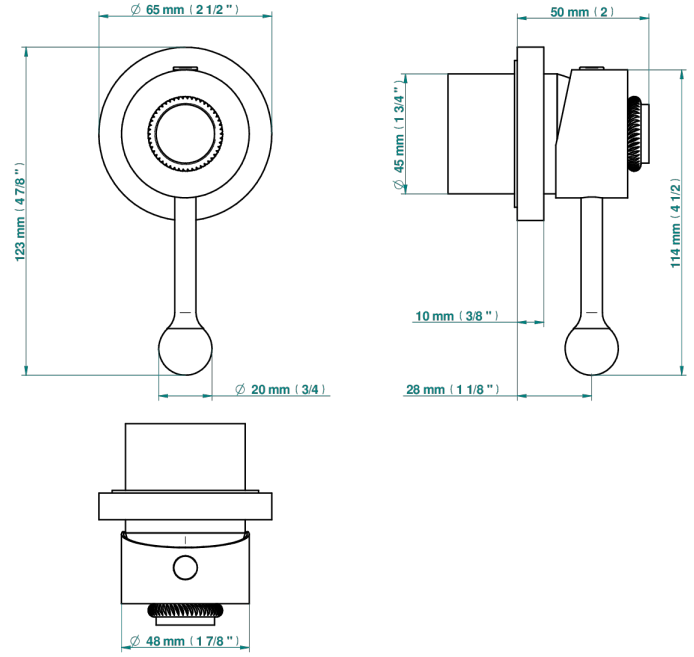

DIPLOMATE ROYALE

U4D-6540RB

Trim only for wall mixer on rosette

Compatible with

6540A
6540A/W

6540A/US

70772

18/06/2019

CHARACTERISTIC

- Diplome Royale
- Trim only for wall mixer on rosette

RELATED SKU'S

- Ref. G00-6540A/US Built-in part for wall mounted flush fit shower mixer 2 inlets 1/2" -1 outlet 1/2" -US model

AVAILABLE FINITIONS