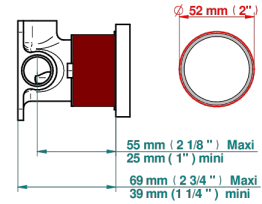

Tube

70772

18/06/2019

CHARACTERISTIC

- Diplomat Roped rings
- Trim only for wall mixer on rosette

RELATED SKU'S

- Ref. G00-6540A/US Built-in part for wall mounted flush fit shower mixer 2 inlets 1/2" -1 outlet 1/2" -US model

AVAILABLE FINITIONS

Black ceram - D30

Blush PVD - H62

Brass color PVD - H49

Brown bronze color PVD - F33

Chrome polished - A02

Chrome polished / gold polished - G02

Copper antique matt, coated - H07

Gold color PVD - H52

Gold mat - F07

Gold polished - F01

Graphite PVD - H64

Light coated bronze - D01

Matt Umber PVD - H67

Matt blush PVD - H60

Matt brass color PVD - H50

Matt brown bronze color PVD - F34

Matt chrome (American satin) - C02

Matt gold color PVD - H53

Matt graphite PVD - H65

Matt nickel (American satin) - C01

Matt nickel color PVD - H56

Nickel antique / Sovereign - H28

Nickel color PVD - H55

Nickel polished - B01

Soft gold - F30

Soft matt gold - F31

Umber PVD - H66