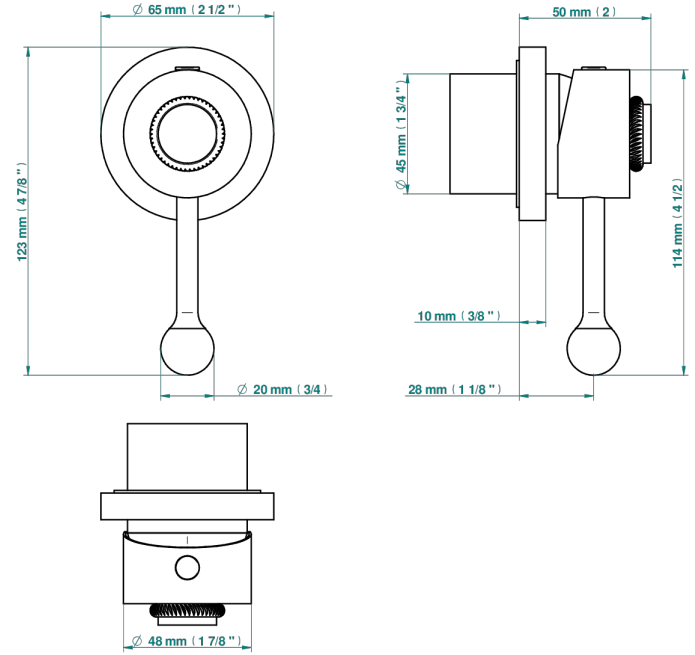

DIPLOMATE ROPED RINGS

U4C-6540RB

Trim only for wall mixer on rosette

Compatible with

Tube

70772

18/06/2019

CHARACTERISTIC

- Diplomat Roped rings
- Trim only for wall mixer on rosette

RELATED SKU'S

- Ref. G00-6540A/US Built-in part for wall mounted flush fit shower mixer 2 inlets 1/2" -1 outlet 1/2" -US model

AVAILABLE FINITIONS

Black ceram - D30

Blush PVD - H62

Brass color PVD - H49

Brown bronze color PVD - F33

Chrome polished - A02

Chrome polished / gold polished - G02

Copper antique matt, coated - H07

Gold color PVD - H52

Gold mat - F07

Gold polished - F01

Graphite PVD - H64

Light coated bronze - D01

Matt Umber PVD - H67

Matt blush PVD - H60

Matt brass color PVD - H50

Matt brown bronze color PVD - F34

Matt chrome (American satin) - C02

Matt gold color PVD - H53

Matt graphite PVD - H65

Matt nickel (American satin) - C01

Matt nickel color PVD - H56

Nickel antique / Sovereign - H28

Nickel color PVD - H55

Nickel polished - B01

Soft gold - F30

Soft matt gold - F31

Umber PVD - H66