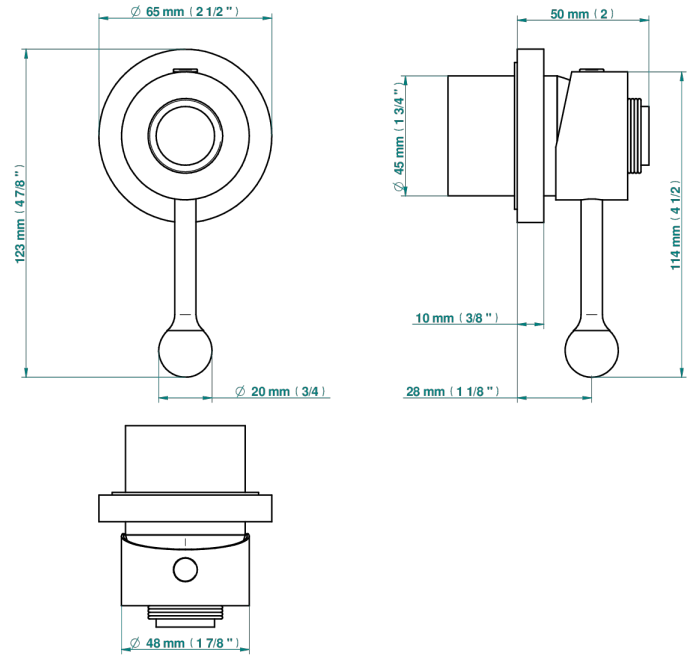

DIPLOMATE GROOVED RINGS

U4B-6540RB

Trim only for wall mixer on rosette

Compatible with

Tube

70771

18/06/2019

CHARACTERISTIC

- Diplomat Grooved rings
- Trim only for wall mixer on rosette

RELATED SKU'S

- Ref. G00-6540A/US Built-in part for wall mounted flush fit shower mixer 2 inlets 1/2" -1 outlet 1/2" -US model

AVAILABLE FINITIONS

Black ceram - D30

Blush PVD - H62

Brass color PVD - H49

Brown bronze color PVD - F33

Chrome polished - A02

Chrome polished / gold polished -

G02

Copper antique matt, coated - H07

Gold color PVD - H52

Gold mat - F07

Gold polished - F01

Graphite PVD - H64

Light coated bronze - D01

Matt Umber PVD - H67

Matt blush PVD - H60

Matt brass color PVD - H50

Matt brown bronze color PVD - F34

Matt chrome (American satin) - C02

Matt gold color PVD - H53

Matt graphite PVD - H65

Matt nickel (American satin) - C01

Matt nickel color PVD - H56

Nickel antique / Sovereign - H28

Nickel color PVD - H55

Nickel polished - B01

Soft gold - F30

Soft matt gold - F31

Umber PVD - H66