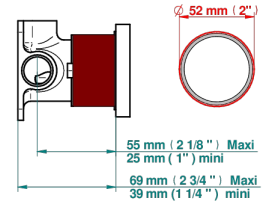

Tube

70771

18/06/2019

CHARACTERISTIC

- Diplomat Grooved rings
- Trim only for wall mixer on rosette

RELATED SKU'S

- Ref. G00-6540A/US Built-in part for wall mounted flush fit shower mixer 2 inlets 1/2" -1 outlet 1/2" -US model

AVAILABLE FINITIONS

Black ceram - D30

Blush PVD - H62

Brass color PVD - H49

Brown bronze color PVD - F33

Chrome polished - A02

Chrome polished / gold polished -

G02

Copper antique matt, coated - H07

Gold color PVD - H52

Gold mat - F07

Gold polished - F01

Graphite PVD - H64

Light coated bronze - D01

Matt Umber PVD - H67

Matt blush PVD - H60

Matt brass color PVD - H50

Matt brown bronze color PVD - F34

Matt chrome (American satin) - C02

Matt gold color PVD - H53

Matt graphite PVD - H65

Matt nickel (American satin) - C01

Matt nickel color PVD - H56

Nickel antique / Sovereign - H28

Nickel color PVD - H55

Nickel polished - B01

Soft gold - F30

Soft matt gold - F31

Umber PVD - H66