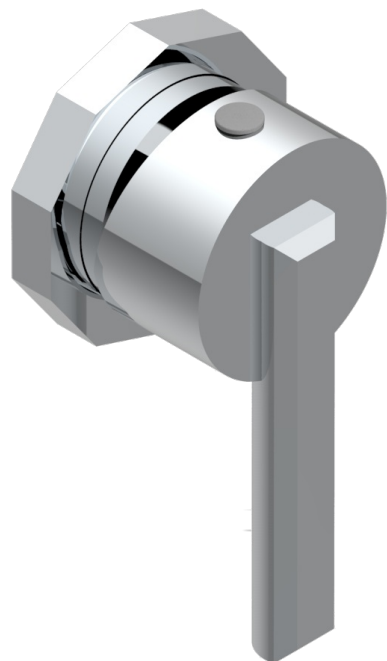

LES ONDES WITH LEVER HANDLES

G8B-6540RB

Trim only for wall mixer on rosette

Compatible with

Tube

55 mm (2 1/8 inch) Maxi
25 mm (1 inch) mini
69 mm (2 3/4 inch) Maxi
39 mm (1 1/4 inch) mini

70770

09/03/2021

CHARACTERISTIC

- Les Ondes with lever handles
- Trim only for wall mixer on rosette

RELATED SKU'S

- Ref. G00-6540A/US Built-in part for wall mounted flush fit shower mixer 2 inlets 1/2" -1 outlet 1/2" -US model

AVAILABLE FINITIONS

Black ceram - D30

Blush PVD - H62

Brass color PVD - H49

Brown bronze color PVD - F33

Chrome polished - A02

Chrome polished / gold polished -

G02

Copper antique matt, coated - H07

Gold color PVD - H52

Gold mat - F07

Gold polished - F01

Graphite PVD - H64

Light coated bronze - D01

Matt Umber PVD - H67

Matt blush PVD - H60

Matt brass color PVD - H50

Matt brown bronze color PVD - F34

Matt chrome (American satin) - C02

Matt gold color PVD - H53

Matt graphite PVD - H65

Matt nickel (American satin) - C01

Matt nickel color PVD - H56

Natural smoked Brass - A13

Nickel antique / Sovereign - H28

Nickel color PVD - H55

Nickel polished - B01

Soft gold - F30

Soft matt gold - F31

Umber PVD - H66