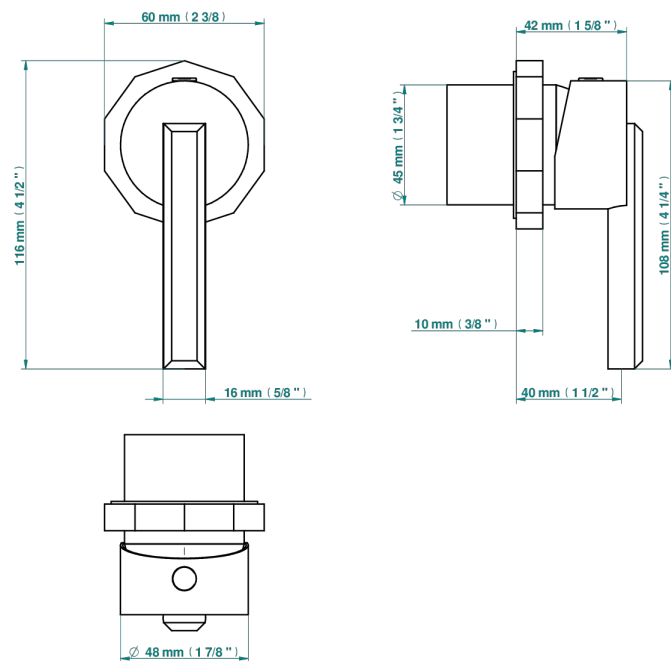

LES ONDES WITH LEVER HANDLES

G8B-6540RB

Trim only for wall mixer on rosette

Compatible with

Tube

55 mm (2 1/8 inch) Maxi
25 mm (1 inch) mini
69 mm (2 3/4 inch) Maxi
39 mm (1 1/4 inch) mini

70770

09/03/2021

CHARACTERISTIC

- Les Ondes with lever handles
- Trim only for wall mixer on rosette

RELATED SKU'S

- Ref. G00-6540A/US Built-in part for wall mounted flush fit shower mixer 2 inlets 1/2" -1 outlet 1/2" -US model

AVAILABLE FINITIONS

Black ceram - D30

Blush PVD - H62

Brass color PVD - H49

Brown bronze color PVD - F33

Chrome polished - A02

Chrome polished / gold polished -

G02

Copper antique matt, coated - H07

Gold color PVD - H52

Gold mat - F07

Gold polished - F01

Graphite PVD - H64

Light coated bronze - D01

Matt Umber PVD - H67

Matt blush PVD - H60

Matt brass color PVD - H50

Matt brown bronze color PVD - F34

Matt chrome (American satin) - C02

Matt gold color PVD - H53

Matt graphite PVD - H65

Matt nickel (American satin) - C01

Matt nickel color PVD - H56

Natural smoked Brass - A13

Nickel antique / Sovereign - H28

Nickel color PVD - H55

Nickel polished - B01

Soft gold - F30

Soft matt gold - F31

Umber PVD - H66