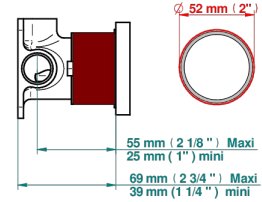

Tube

70770

09/03/2021

CHARACTERISTIC

- Les Ondes
- Trim only for wall mixer on rosette

RELATED SKU'S

- Ref. G00-6540A/US Built-in part for wall mounted flush fit shower mixer 2 inlets 1/2" -1 outlet 1/2" -US model

AVAILABLE FINITIONS

Black ceram - D30

Blush PVD - H62

Brass color PVD - H49

Brown bronze color PVD - F33

Chrome polished - A02

Chrome polished / gold polished -

G02

Copper antique matt, coated - H07

Gold color PVD - H52

Gold mat - F07

Gold polished - F01

Graphite PVD - H64

Light coated bronze - D01

Matt Umber PVD - H67

Matt blush PVD - H60

Matt brass color PVD - H50

Matt brown bronze color PVD - F34

Matt chrome (American satin) - C02

Matt gold color PVD - H53

Matt graphite PVD - H65

Matt nickel (American satin) - C01

Matt nickel color PVD - H56

Natural smoked Brass - A13

Nickel antique / Sovereign - H28

Nickel color PVD - H55

Nickel polished - B01

Soft gold - F30

Soft matt gold - F31

Umber PVD - H66