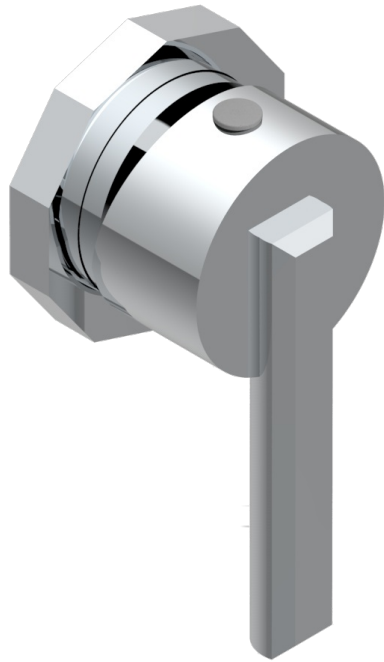

LES ONDES

G8A-6540RB

Trim only for wall mixer on rosette

Compatible with

6540A
6540A/W

6540A/US

Tube

70770

09/03/2021

CHARACTERISTIC

- Les Ondes
- Trim only for wall mixer on rosette

RELATED SKU'S

- Ref. G00-6540A/US Built-in part for wall mounted flush fit shower mixer 2 inlets 1/2" -1 outlet 1/2" -US model

AVAILABLE FINITIONS

Black ceram - D30

Blush PVD - H62

Brass color PVD - H49

Brown bronze color PVD - F33

Chrome polished - A02

Chrome polished / gold polished -

G02

Copper antique matt, coated - H07

Gold color PVD - H52

Gold mat - F07

Gold polished - F01

Graphite PVD - H64

Light coated bronze - D01

Matt Umber PVD - H67

Matt blush PVD - H60

Matt brass color PVD - H50

Matt brown bronze color PVD - F34

Matt chrome (American satin) - C02

Matt gold color PVD - H53

Matt graphite PVD - H65

Matt nickel (American satin) - C01

Matt nickel color PVD - H56

Natural smoked Brass - A13

Nickel antique / Sovereign - H28

Nickel color PVD - H55

Nickel polished - B01

Soft gold - F30

Soft matt gold - F31

Umber PVD - H66