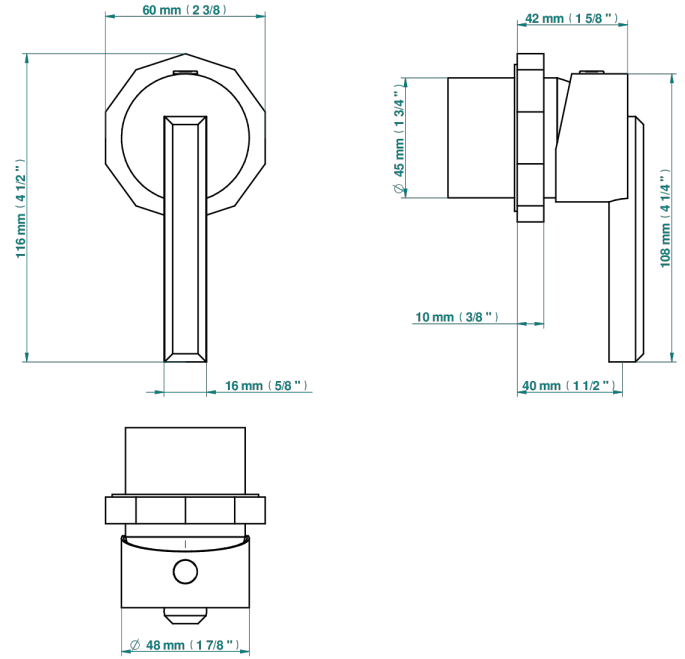

LES ONDES

G8A-6540RB

Trim only for wall mixer on rosette

Compatible with

6540A
6540A/W

6540A/US

Tube

70770

09/03/2021

CHARACTERISTIC

- Les Ondes
- Trim only for wall mixer on rosette

RELATED SKU'S

- Ref. G00-6540A/US Built-in part for wall mounted flush fit shower mixer 2 inlets 1/2" -1 outlet 1/2" -US model

AVAILABLE FINITIONS

Black ceram - D30

Blush PVD - H62

Brass color PVD - H49

Brown bronze color PVD - F33

Chrome polished - A02

Chrome polished / gold polished -

G02

Copper antique matt, coated - H07

Gold color PVD - H52

Gold mat - F07

Gold polished - F01

Graphite PVD - H64

Light coated bronze - D01

Matt Umber PVD - H67

Matt blush PVD - H60

Matt brass color PVD - H50

Matt brown bronze color PVD - F34

Matt chrome (American satin) - C02

Matt gold color PVD - H53

Matt graphite PVD - H65

Matt nickel (American satin) - C01

Matt nickel color PVD - H56

Natural smoked Brass - A13

Nickel antique / Sovereign - H28

Nickel color PVD - H55

Nickel polished - B01

Soft gold - F30

Soft matt gold - F31

Umber PVD - H66