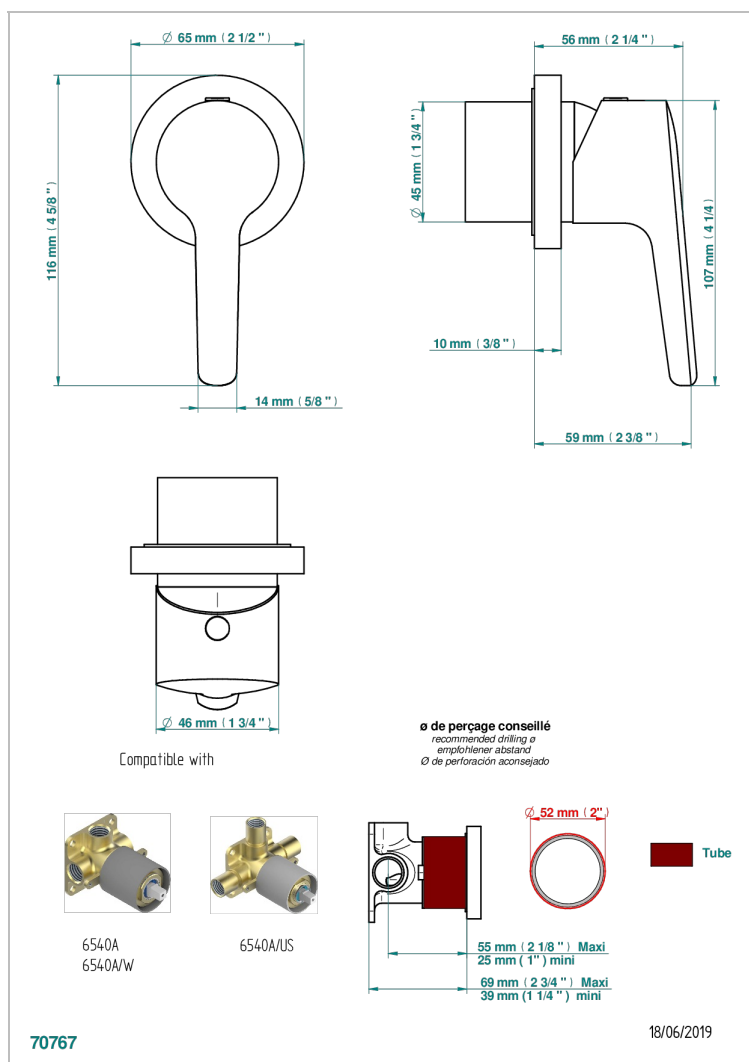

SYSTEM HOWLITE WITH LEVER HANDLES

G9H-6540RB

Trim only for wall mixer on rosette

CHARACTERISTIC

- System Howlite with lever handles
- Trim only for wall mixer on rosette

RELATED SKU'S

- Ref. G00-6540A/US Built-in part for wall mounted flush fit shower mixer 2 inlets 1/2" -1 outlet 1/2" -US model