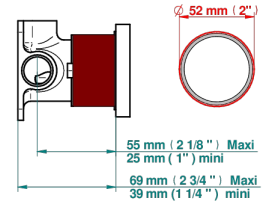

Compatible with

6540A
6540A/W

6540A/US