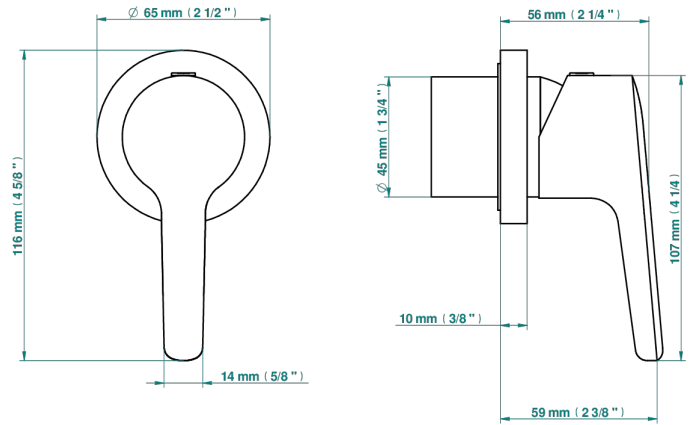

SYSTEM HOWLITE WITH LEVER

G9H-6540RB

Trim only for wall mixer on rosette

THG
PARIS

Compatible with

6540A
6540A/W

6540A/US

Tube

70767

18/06/2019

CARACTERÍSTICAS

- System Howlite with lever
- Trim only for wall mixer on rosette

PRODUCTOS RELACIONADOS

- Ref. G00-6540A Rough parts for wall mounted flush fit shower mixer 2 x 1/2" inlets 1 x 1/2" outlet

ACABADOS DISPONIBLES

Bronce claro - D01
Cerámica negra mate - D30
Cobre viejo mate - H07
Cromo - A02
Cromo mate - C02
Dorado - F01

Dorado mate - F07
Dorado pálido - F30
Dorado pálido mate (sin barniz) - F31
Níquel - B01
Níquel mate - C01
Níquel viejo - H28

Pvd blush - H62
Pvd blush mate - H60
Pvd color latón - H49
Pvd color latón mate - H50
Pvd color níquel - H55
Pvd color níquel mate - H56

Pvd color oro - H52
Pvd color oro mate - H53
Pvd grafito - H64
Pvd grafito mate - H65
Pvd marrón bronce - F33
Pvd marrón bronce mate - F34

Pvd umber - H66
Pvd umber mate - H67