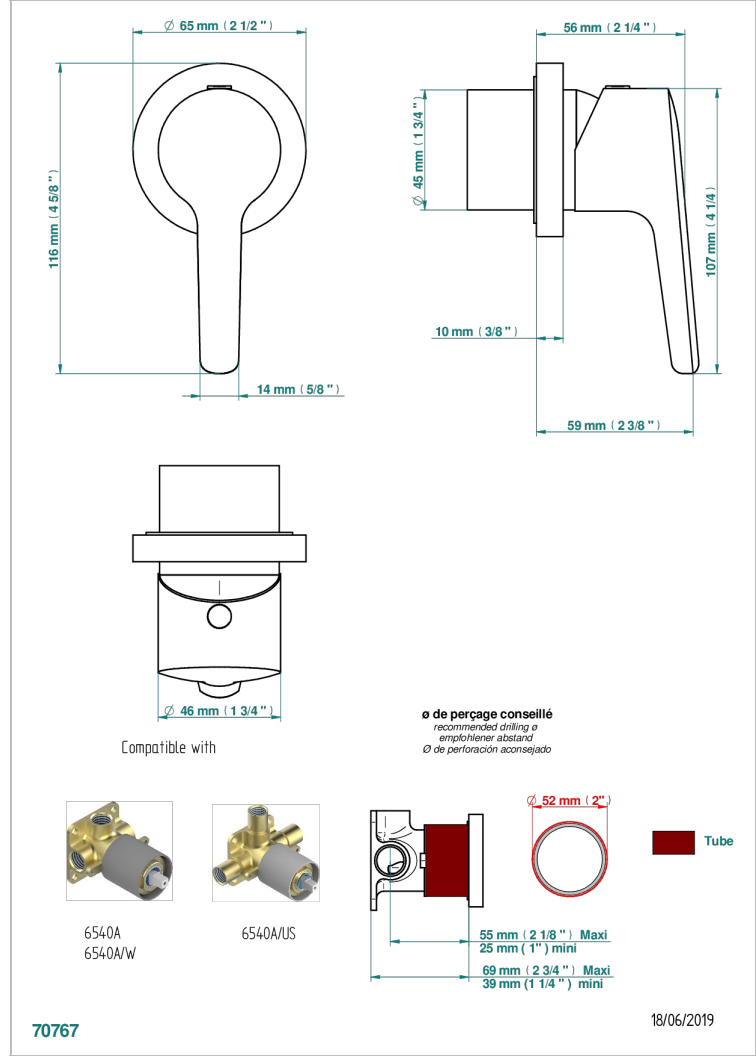

SYSTEM HOWLITE

G9G-6540RB

Trim only for wall mixer on rosette

CHARACTERISTIC

- System Howlite
- Trim only for wall mixer on rosette

RELATED SKU'S

- Ref. G00-6540A/US Built-in part for wall mounted flush fit shower mixer 2 inlets 1/2" -1 outlet 1/2" -US model