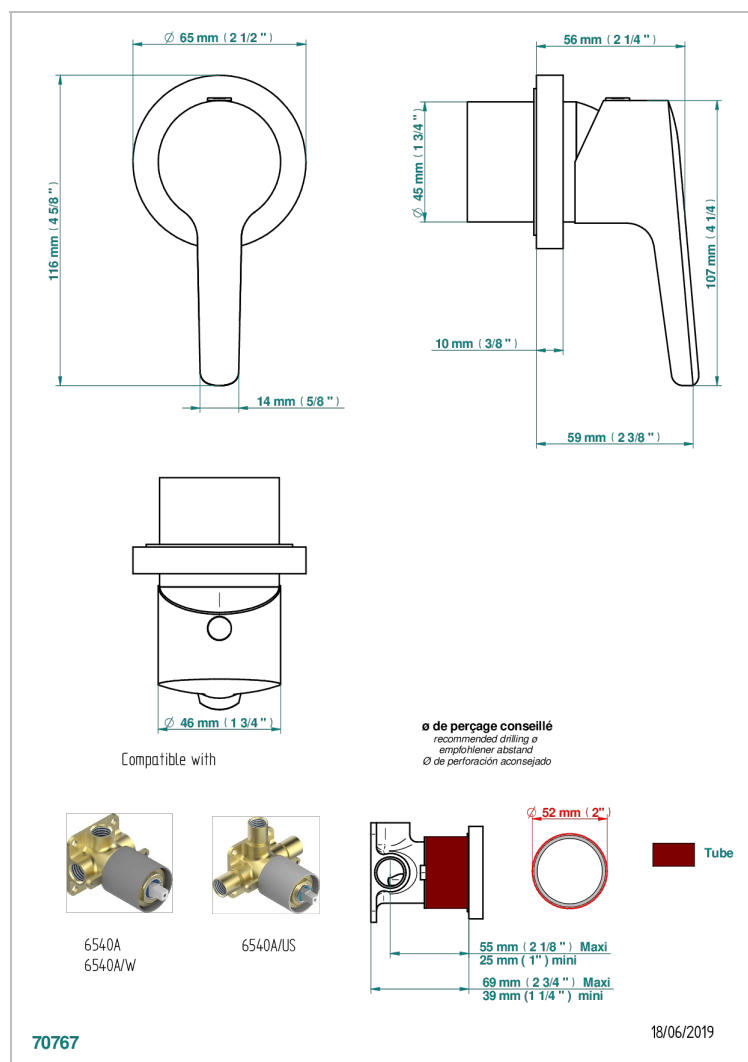

# SYSTEM SQUARED METAL WITH LEVER HANDLES

G9F-6540RB

Trim only for wall mixer on rosette

## CHARACTERISTIC

- System Squared Metal with lever handles
- Trim only for wall mixer on rosette

## RELATED SKU'S

- Ref. G00-6540A/US Built-in part for wall mounted flush fit shower mixer 2 inlets 1/2" -1 outlet 1/2" -US model