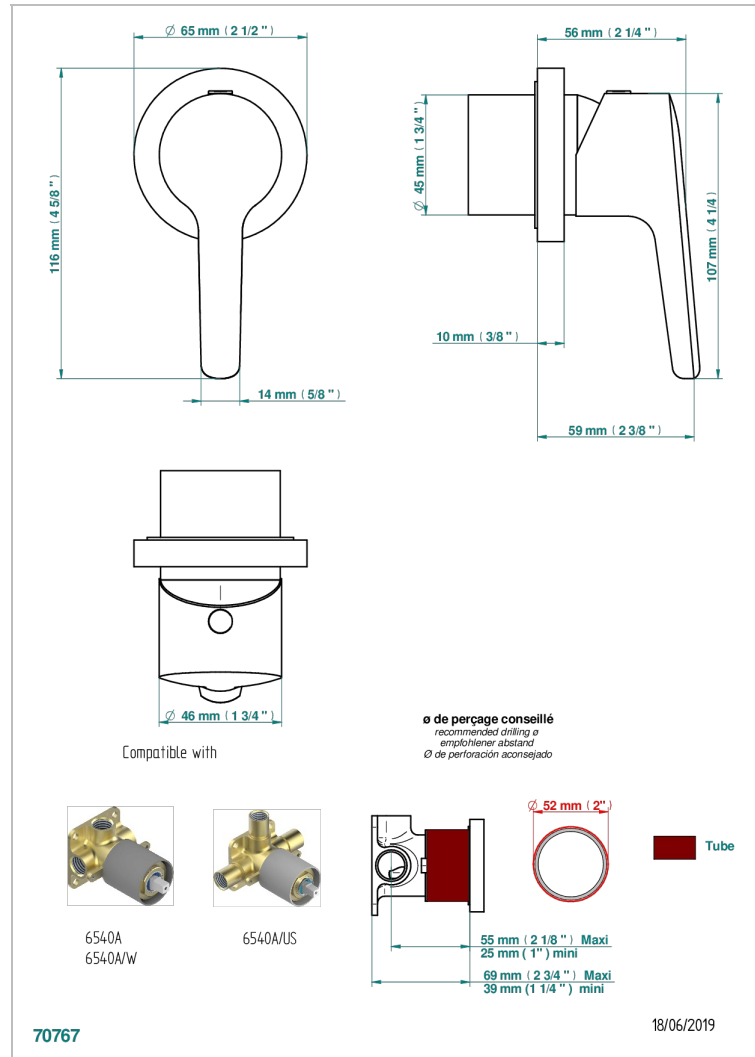

SYSTEM SQUARED METAL

G9E-6540RB

Trim only for wall mixer on rosette

CHARACTERISTIC

- System Squared Metal
- Trim only for wall mixer on rosette

RELATED SKU'S

- Ref. G00-6540A/US Built-in part for wall mounted flush fit shower mixer 2 inlets 1/2" -1 outlet 1/2" -US model