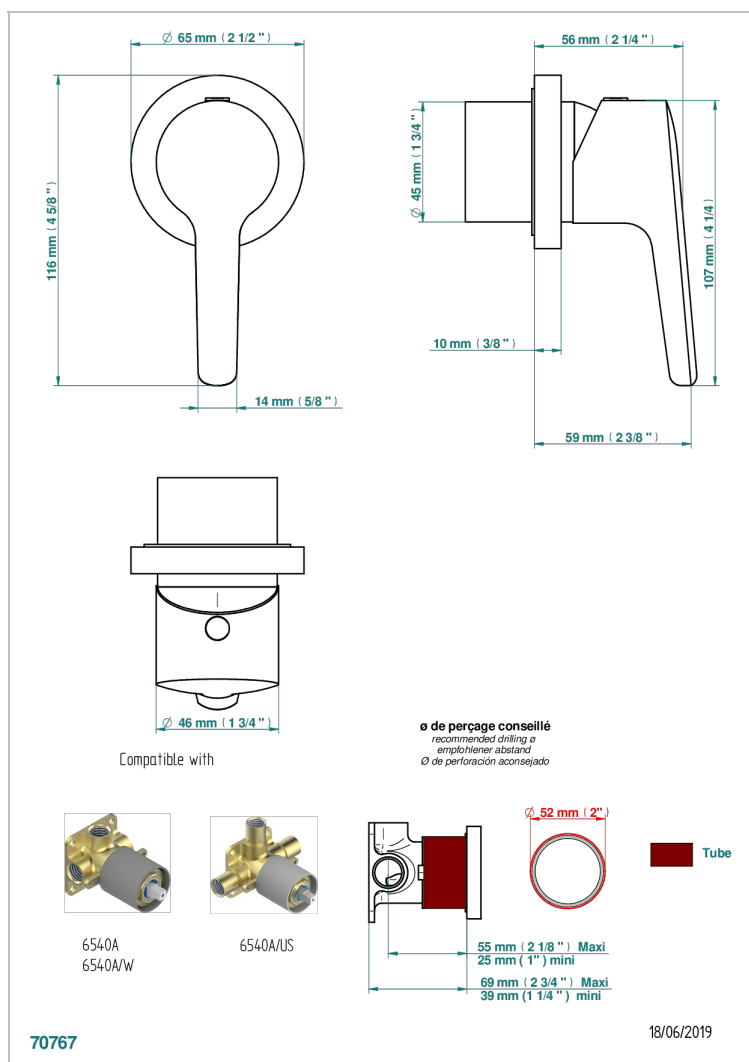

# SYSTEM DIAMOND METAL WITH LEVER HANDLES

G9D-6540RB

Trim only for wall mixer on rosette

## CHARACTERISTIC

- System Diamond Metal with lever handles
- Trim only for wall mixer on rosette

## RELATED SKU'S

- Ref. G00-6540A/US Built-in part for wall mounted flush fit shower mixer 2 inlets 1/2" -1 outlet 1/2" -US model