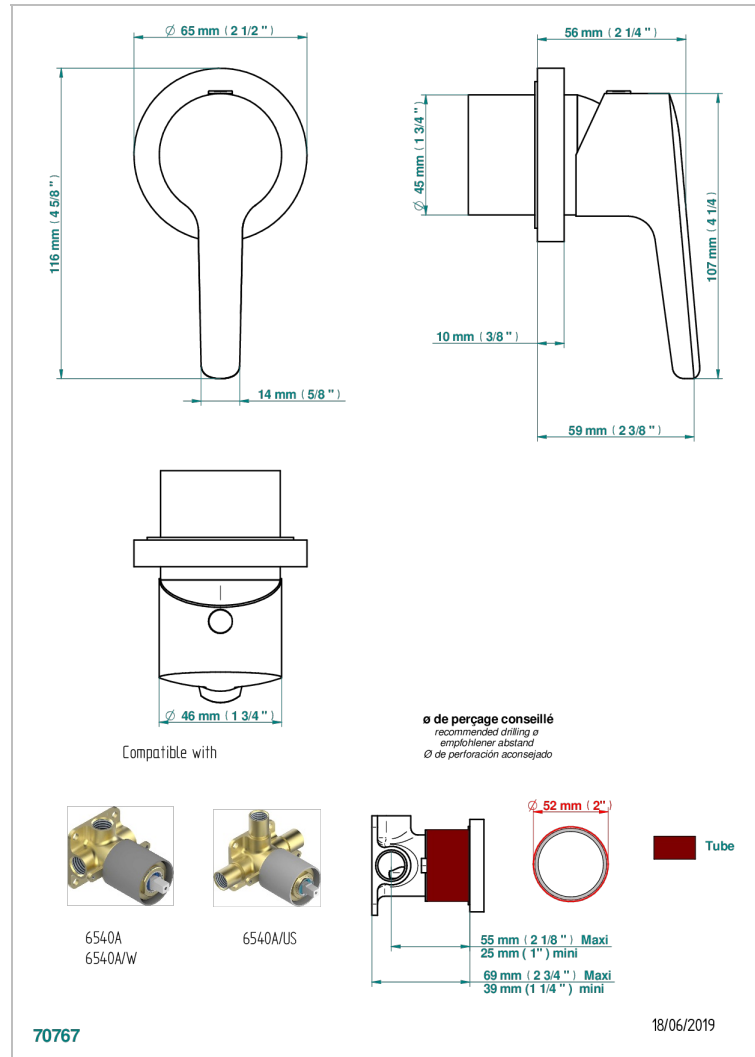

# SYSTEM DIAMOND METAL

G9C-6540RB

Trim only for wall mixer on rosette

## CHARACTERISTIC

- System Diamond Metal
- Trim only for wall mixer on rosette

## RELATED SKU'S

- Ref. G00-6540A/US Built-in part for wall mounted flush fit shower mixer 2 inlets 1/2" -1 outlet 1/2" -US model