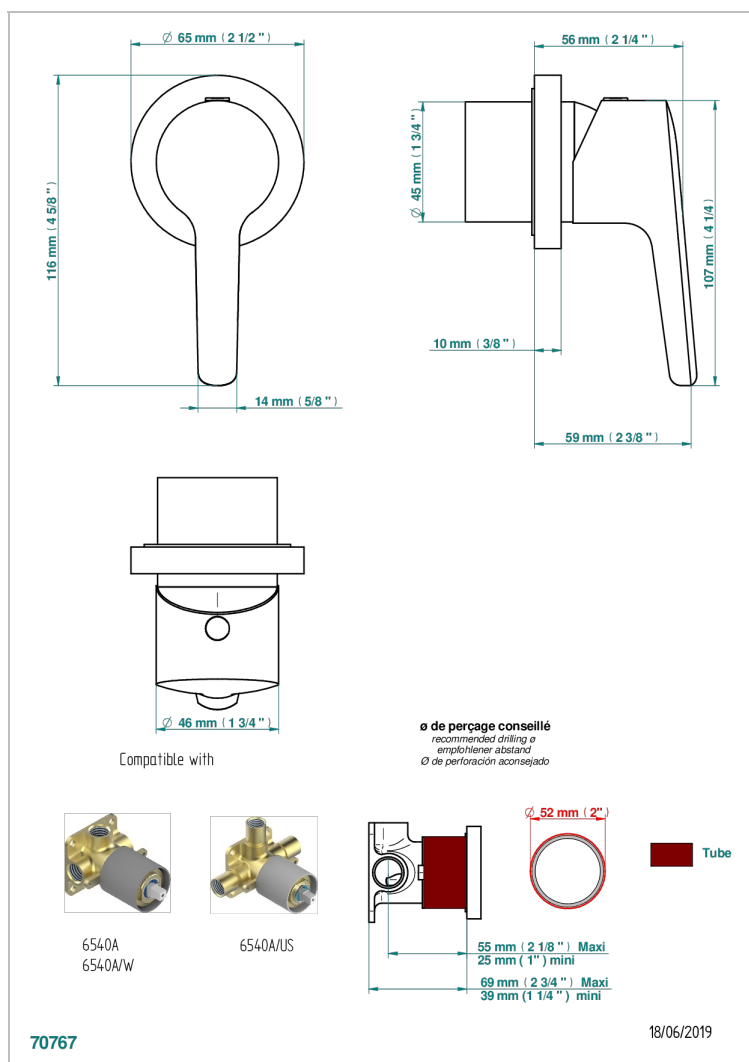

SYSTEM SMOOTH METAL WITH LEVER HANDLES

G9B-6540RB

Trim only for wall mixer on rosette

CHARACTERISTIC

- System Smooth Metal with lever handles
- Trim only for wall mixer on rosette

RELATED SKU'S

- Ref. G00-6540A/US Built-in part for wall mounted flush fit shower mixer 2 inlets 1/2" -1 outlet 1/2" -US model