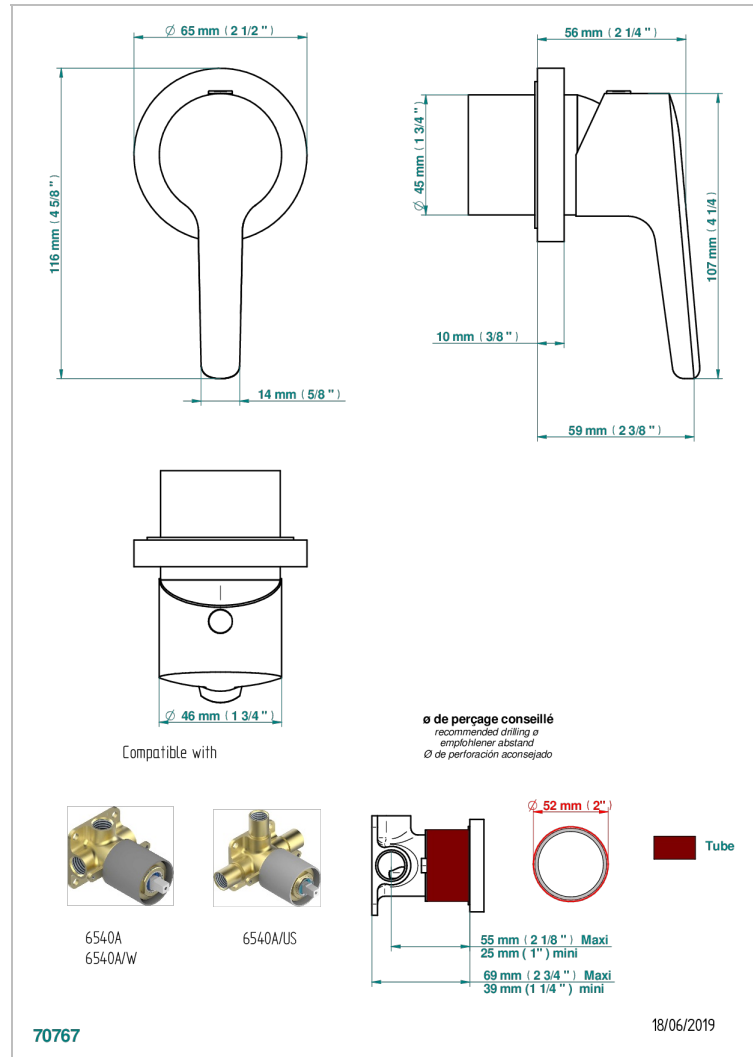

BONDI WITH LEVER HANDLES

G7G-6540RB

Trim only for wall mixer on rosette

CHARACTERISTIC

- Bondi with lever handles
- Trim only for wall mixer on rosette

RELATED SKU'S

- Ref. G00-6540A/US Built-in part for wall mounted flush fit shower mixer 2 inlets 1/2" -1 outlet 1/2" -US model