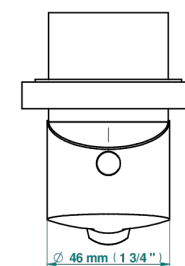

BONDI WITH LEVER

G7G-6540RB

Trim only for wall mixer on rosette

THG®
PARIS

Compatible with

6540A
6540A/W

6540A/US