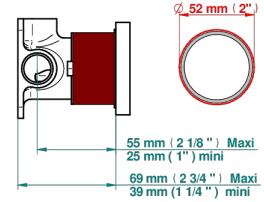

Tube

70766

17/06/2019

CARACTERÍSTICAS

- Dean
- Trim only for wall mixer on rosette

PRODUCTOS RELACIONADOS

- Ref. G00-6540A/US Partie à encastrer pour mitigeur de douche ref.6540 - standard américain

ACABADOS DISPONIBLES

Bronce claro - D01
Cerámica negra mate - D30
Cromo - A02
Cromo mate - C02
Dorado - F01
Dorado mate - F07

Dorado pálido - F30
Dorado pálido mate (sin barniz) - F31
Natural smoked Brass - A13
Níquel - B01
Níquel mate - C01
Níquel viejo - H28

Pvd blush - H62
Pvd blush mate - H60
Pvd color latón - H49
Pvd color latón mate - H50
Pvd color níquel - H55
Pvd color níquel mate - H56

Pvd color oro - H52
Pvd color oro mate - H53
Pvd grafito - H64
Pvd grafito mate - H65
Pvd marrón bronce - F33
Pvd marrón bronce mate - F34

Pvd umber - H66
Pvd umber mate - H67