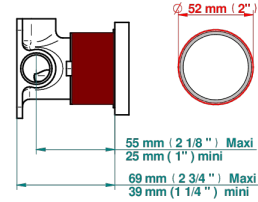

Tube

70766

17/06/2019

CHARACTERISTIC

- Dean
- Trim only for wall mixer on rosette

RELATED SKU'S

- Ref. G00-6540A/US Built-in part for wall mounted flush fit shower mixer 2 inlets 1/2" -1 outlet 1/2" -US model

AVAILABLE FINITIONS

Black ceram - D30
Blush PVD - H62
Brass color PVD - H49
Brown bronze color PVD - F33
Chrome polished - A02
Gold color PVD - H52

Gold mat - F07
Gold polished - F01
Graphite PVD - H64
Light coated bronze - D01
Matt Umber PVD - H67
Matt blush PVD - H60

Matt brass color PVD - H50
Matt brown bronze color PVD - F34
Matt chrome (American satin) - C02
Matt gold color PVD - H53
Matt graphite PVD - H65
Matt nickel (American satin) - C01

Matt nickel color PVD - H56
Natural smoked Brass - A13
Nickel antique / Sovereign - H28
Nickel color PVD - H55
Nickel polished - B01
Soft gold - F30

Soft matt gold - F31
Umber PVD - H66