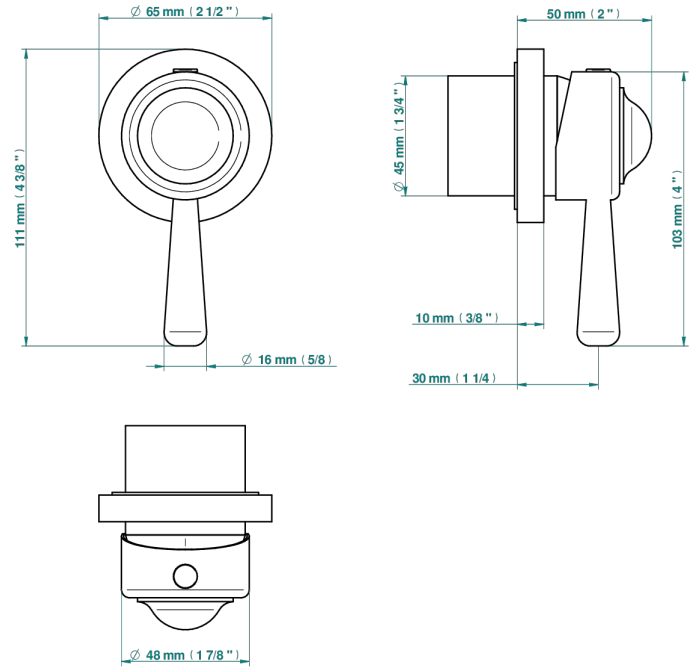

BEAUBOURG CON MANETAS

G7B-6540RB

Trim only for wall mixer on rosette

THG®
PARIS

Compatible with

6540A
6540A/W

6540A/US