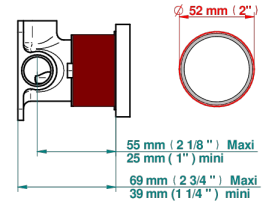

Tube

70765

17/06/2019

CHARACTERISTIC

- Beaubourg
- Trim only for wall mixer on rosette

RELATED SKU'S

- Ref. G00-6540A/US Built-in part for wall mounted flush fit shower mixer 2 inlets 1/2" -1 outlet 1/2" -US model

AVAILABLE FINITIONS

Black ceram - D30

Blush PVD - H62

Brass color PVD - H49

Brown bronze color PVD - F33

Chrome polished - A02

Chrome polished / gold polished - G02

Gold color PVD - H52

Gold mat - F07

Gold polished - F01

Graphite PVD - H64

Light coated bronze - D01

Matt Umber PVD - H67

Matt blush PVD - H60

Matt brass color PVD - H50

Matt brown bronze color PVD - F34

Matt chrome (American satin) - C02

Matt gold color PVD - H53

Matt graphite PVD - H65

Matt nickel (American satin) - C01

Matt nickel color PVD - H56

Natural smoked Brass - A13

Nickel antique / Sovereign - H28

Nickel color PVD - H55

Nickel polished - B01

Soft gold - F30

Soft matt gold - F31

Umber PVD - H66