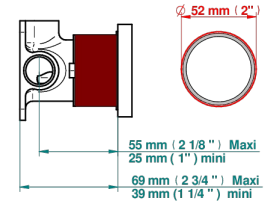

Tube

70765

17/06/2019

CHARACTERISTIC

- Beaubourg
- Trim only for wall mixer on rosette

RELATED SKU'S

- Ref. G00-6540A Rough parts for wall mounted flush fit shower mixer 2 x 1/2" inlets 1 x 1/2" outlet

AVAILABLE FINITIONS

Antique nickel - H28
Black ceram - D30
Blush PVD - H62
Brass color PVD - H49
Brown bronze color PVD - F33
Gold color PVD - H52

Graphite PVD - H64
Lacquered light bronze - D01
Matt Umber PVD - H67
Matt blush PVD - H60
Matt brass color PVD - H50
Matt brown bronze color PVD - F34

Matt chrome - C02
Matt gold - F07
Matt gold color PVD - H53
Matt graphite PVD - H65
Matt nickel (color finish) - C01
Matt nickel color PVD - H56

Natural smoked Brass - A13
Nickel color PVD - H55
Polished chrome (color finish) - A02
Polished chrome / Polished gold (color finish) - G02
Polished gold (color finish) - F01
Polished nickel - B01

Soft gold - F30
Soft matt gold - F31
Umber PVD - H66