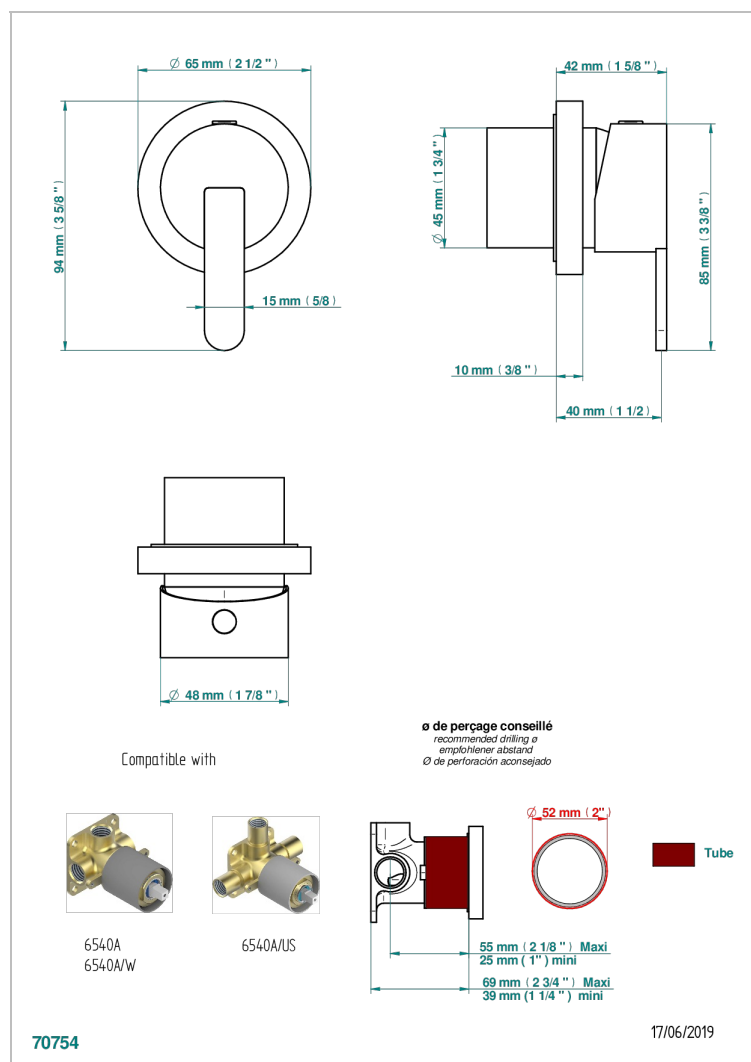

METAMORPHOSE WHITE CERAMIC

G6E-6540RB

Trim only for wall mixer on rosette

CHARACTERISTIC

- Métamorphose White Ceramic
- Trim only for wall mixer on rosette

RELATED SKU'S

- Ref. G00-6540A/US Built-in part for wall mounted flush fit shower mixer 2 inlets 1/2" -1 outlet 1/2" -US model