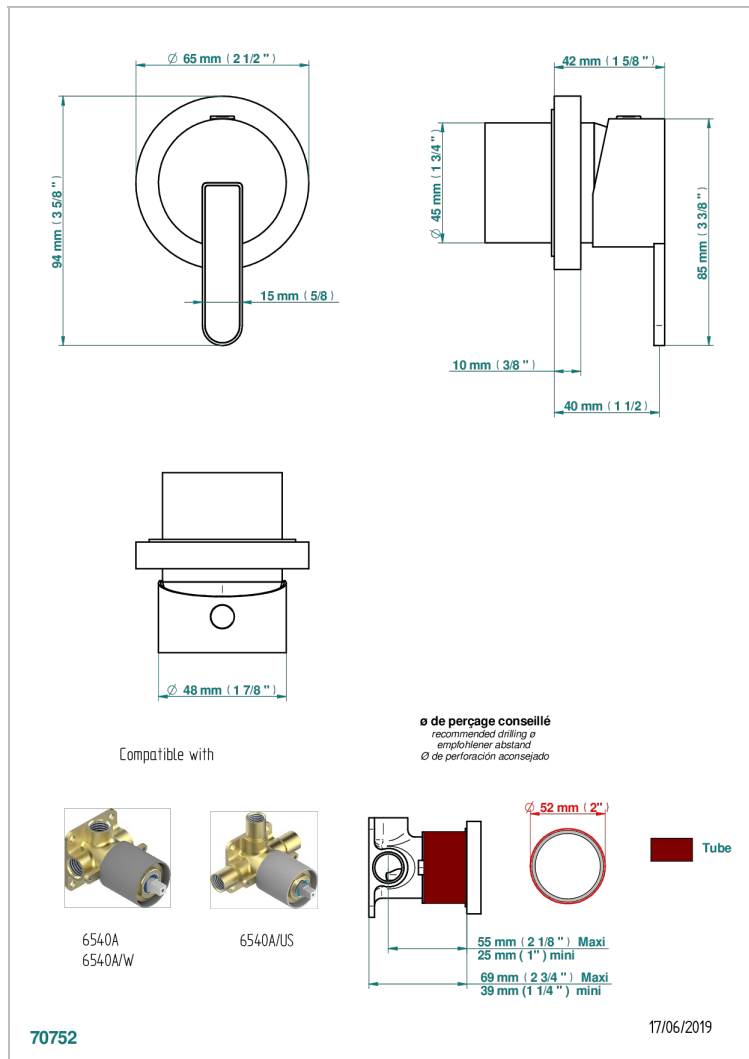

METAMORPHOSE CARBON

G6C-6540RB

Trim only for wall mixer on rosette

CHARACTERISTIC

- Métamorphose Carbon
- Trim only for wall mixer on rosette

RELATED SKU'S

- Ref. G00-6540A/US Built-in part for wall mounted flush fit shower mixer 2 inlets 1/2" -1 outlet 1/2" -US model