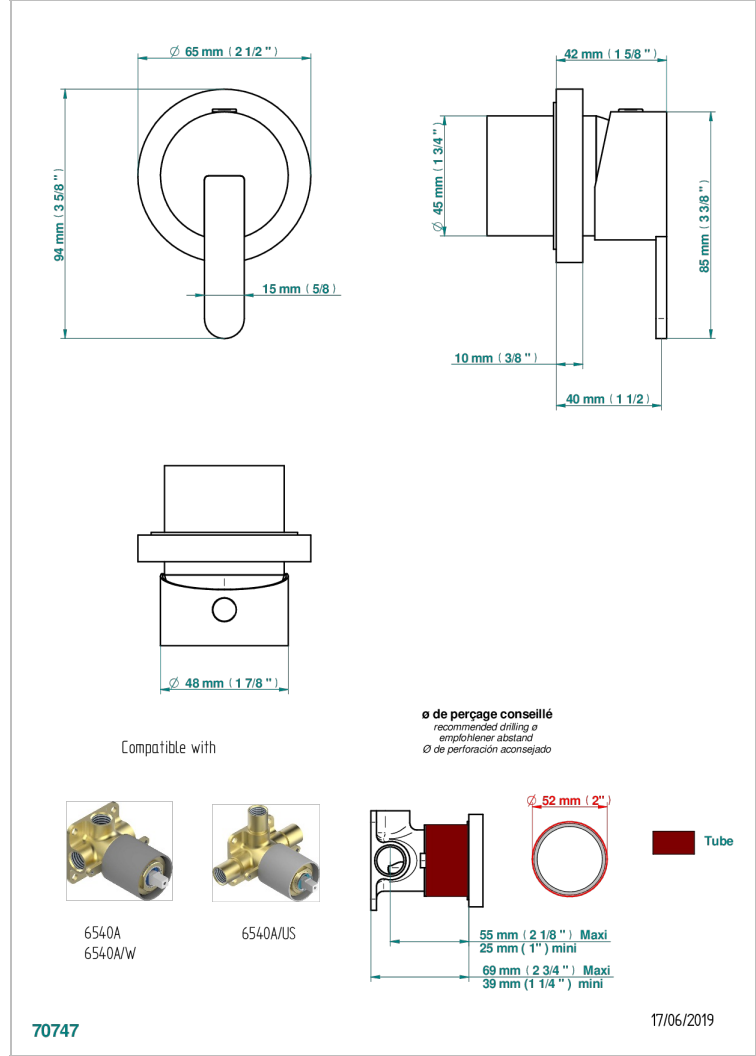

METAMORPHOSE

G6A-6540RB

Trim only for wall mixer on rosette

THG[®]
PARIS

CHARACTERISTIC

- Métamorphose
- Trim only for wall mixer on rosette

RELATED SKU'S

- Ref. G00-6540A/US Built-in part for wall mounted flush fit shower mixer 2 inlets 1/2" -1 outlet 1/2" -US model