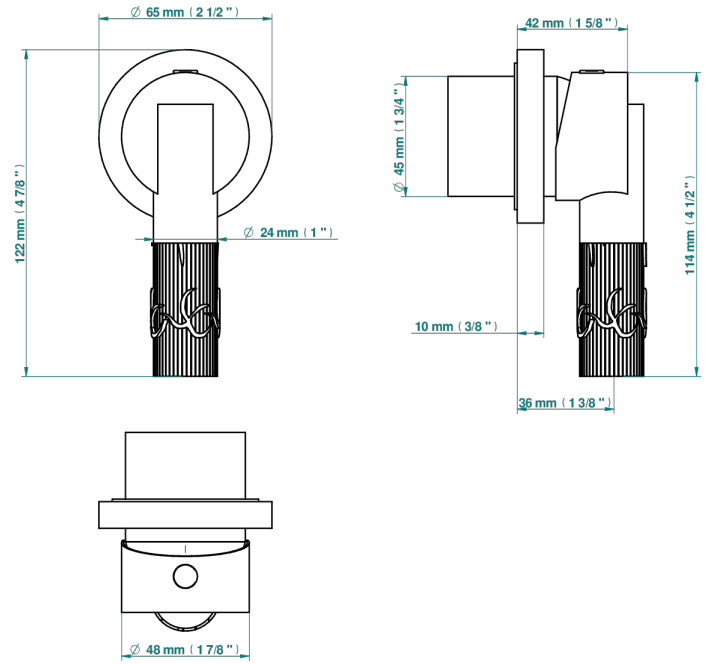

BAMBOU CLEAR CRYSTAL

A35-6540RB

Trim only for wall mixer on rosette

Compatible with

6540A
6540A/W

6540A/US

Tube

70713

13/06/2019

CHARACTERISTIC

- BamboU Clear crystal
- Trim only for wall mixer on rosette

RELATED SKU'S

- Ref. G00-6540A/US Built-in part for wall mounted flush fit shower mixer 2 inlets 1/2" -1 outlet 1/2" -US model

AVAILABLE FINITIONS

Black ceram - D30

Blush PVD - H62

Brass color PVD - H49

Brown bronze color PVD - F33

Chrome polished - A02

Chrome polished / gold polished -

G02

Copper antique matt, coated - H07

Gold color PVD - H52

Gold mat - F07

Gold polished - F01

Graphite PVD - H64

Light coated bronze - D01

Matt Umber PVD - H67

Matt blush PVD - H60

Matt brass color PVD - H50

Matt brown bronze color PVD - F34

Matt chrome (American satin) - C02

Matt gold color PVD - H53

Matt graphite PVD - H65

Matt nickel (American satin) - C01

Matt nickel color PVD - H56

Nickel antique / Sovereign - H28

Nickel color PVD - H55

Nickel polished - B01

Soft gold - F30

Soft matt gold - F31

Umber PVD - H66