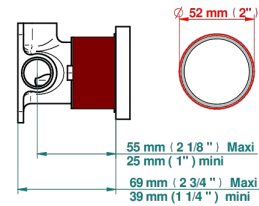

Tube

70713

13/06/2019

CHARACTERISTIC

- BamboU Clear crystal
- Trim only for wall mixer on rosette

RELATED SKU'S

- Ref. G00-6540A/US Built-in part for wall mounted flush fit shower mixer 2 inlets 1/2" -1 outlet 1/2" -US model

AVAILABLE FINITIONS

Black ceram - D30

Blush PVD - H62

Brass color PVD - H49

Brown bronze color PVD - F33

Chrome polished - A02

Chrome polished / gold polished -

G02

Copper antique matt, coated - H07

Gold color PVD - H52

Gold mat - F07

Gold polished - F01

Graphite PVD - H64

Light coated bronze - D01

Matt Umber PVD - H67

Matt blush PVD - H60

Matt brass color PVD - H50

Matt brown bronze color PVD - F34

Matt chrome (American satin) - C02

Matt gold color PVD - H53

Matt graphite PVD - H65

Matt nickel (American satin) - C01

Matt nickel color PVD - H56

Nickel antique / Sovereign - H28

Nickel color PVD - H55

Nickel polished - B01

Soft gold - F30

Soft matt gold - F31

Umber PVD - H66