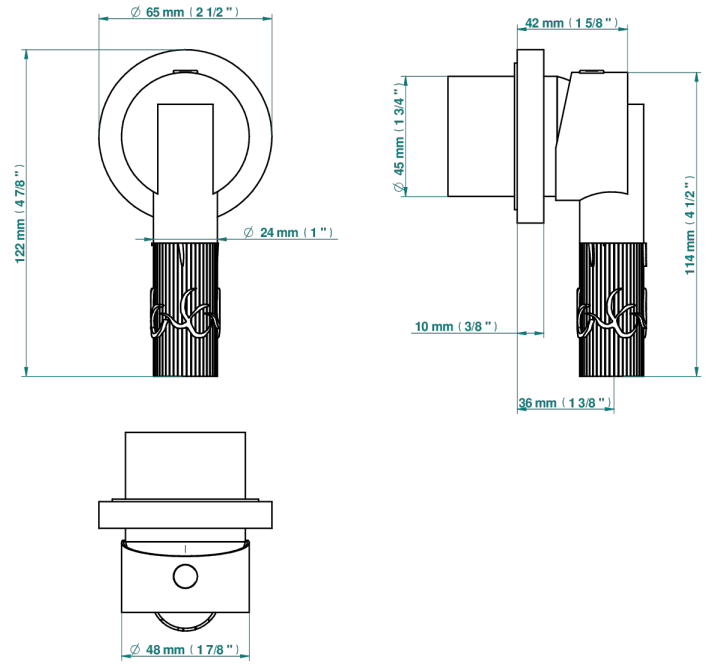

BAMBOU AMBER CRYSTAL

A34-6540RB

Trim only for wall mixer on rosette

Compatible with

6540A
6540A/W

6540A/US

Tube

70712

13/06/2019

CHARACTERISTIC

- BamboU Amber crystal
- Trim only for wall mixer on rosette

RELATED SKU'S

- Ref. G00-6540A/US Built-in part for wall mounted flush fit shower mixer 2 inlets 1/2" -1 outlet 1/2" -US model

AVAILABLE FINITIONS

Black ceram - D30

Blush PVD - H62

Brass color PVD - H49

Brown bronze color PVD - F33

Chrome polished - A02

Chrome polished / gold polished -

G02

Copper antique matt, coated - H07

Gold color PVD - H52

Gold mat - F07

Gold polished - F01

Graphite PVD - H64

Light coated bronze - D01

Matt Umber PVD - H67

Matt blush PVD - H60

Matt brass color PVD - H50

Matt brown bronze color PVD - F34

Matt chrome (American satin) - C02

Matt gold color PVD - H53

Matt graphite PVD - H65

Matt nickel (American satin) - C01

Matt nickel color PVD - H56

Nickel antique / Sovereign - H28

Nickel color PVD - H55

Nickel polished - B01

Soft gold - F30

Soft matt gold - F31

Umber PVD - H66