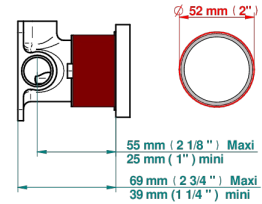

Tube

70712

13/06/2019

CHARACTERISTIC

- BamboU Amber crystal
- Trim only for wall mixer on rosette

RELATED SKU'S

- Ref. G00-6540A/US Built-in part for wall mounted flush fit shower mixer 2 inlets 1/2" -1 outlet 1/2" -US model

AVAILABLE FINITIONS

Black ceram - D30

Blush PVD - H62

Brass color PVD - H49

Brown bronze color PVD - F33

Chrome polished - A02

Chrome polished / gold polished -

G02

Copper antique matt, coated - H07

Gold color PVD - H52

Gold mat - F07

Gold polished - F01

Graphite PVD - H64

Light coated bronze - D01

Matt Umber PVD - H67

Matt blush PVD - H60

Matt brass color PVD - H50

Matt brown bronze color PVD - F34

Matt chrome (American satin) - C02

Matt gold color PVD - H53

Matt graphite PVD - H65

Matt nickel (American satin) - C01

Matt nickel color PVD - H56

Nickel antique / Sovereign - H28

Nickel color PVD - H55

Nickel polished - B01

Soft gold - F30

Soft matt gold - F31

Umber PVD - H66