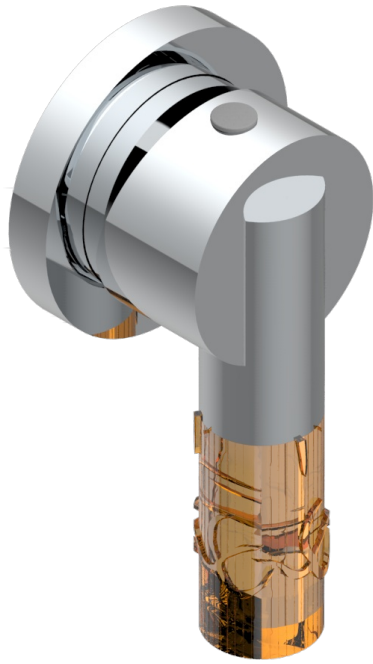

BAMBOU AMBER CRYSTAL

A34-6540RB

Trim only for wall mixer on rosette

Compatible with

6540A
6540A/W

6540A/US

Tube

70712

13/06/2019

CHARACTERISTIC

- BamboU Amber crystal
- Trim only for wall mixer on rosette

RELATED SKU'S

- Ref. G00-6540A/US Built-in part for wall mounted flush fit shower mixer 2 inlets 1/2" -1 outlet 1/2" -US model

AVAILABLE FINITIONS

Black ceram - D30

Blush PVD - H62

Brass color PVD - H49

Brown bronze color PVD - F33

Chrome polished - A02

Chrome polished / gold polished -

G02

Copper antique matt, coated - H07

Gold color PVD - H52

Gold mat - F07

Gold polished - F01

Graphite PVD - H64

Light coated bronze - D01

Matt Umber PVD - H67

Matt blush PVD - H60

Matt brass color PVD - H50

Matt brown bronze color PVD - F34

Matt chrome (American satin) - C02

Matt gold color PVD - H53

Matt graphite PVD - H65

Matt nickel (American satin) - C01

Matt nickel color PVD - H56

Nickel antique / Sovereign - H28

Nickel color PVD - H55

Nickel polished - B01

Soft gold - F30

Soft matt gold - F31

Umber PVD - H66