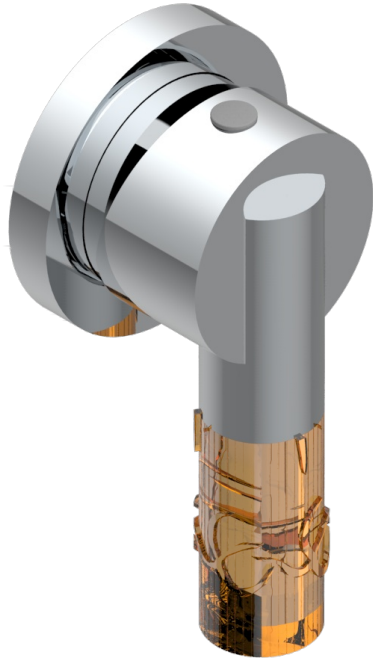

BAMBOU AMBER CRYSTAL

A34-6540RB

Trim only for wall mixer on rosette

Compatible with

6540A
6540A/W

6540A/US

Tube

70712

13/06/2019

CHARACTERISTIC

- BamboU Amber crystal
- Trim only for wall mixer on rosette

RELATED SKU'S

- Ref. G00-6540A Rough parts for wall mounted flush fit shower mixer 2 x 1/2" inlets 1 x 1/2" outlet

AVAILABLE FINITIONS

Antique nickel - H28
Black ceram - D30
Blush PVD - H62
Brass color PVD - H49
Brown bronze color PVD - F33
Gold color PVD - H52

Graphite PVD - H64
Lacquered light bronze - D01
Matt Umber PVD - H67
Matt blush PVD - H60
Matt brass color PVD - H50
Matt brown bronze color PVD - F34

Matt chrome - C02
Matt gold - F07
Matt gold color PVD - H53
Matt graphite PVD - H65
Matt nickel (color finish) - C01
Matt nickel color PVD - H56

Nickel color PVD - H55
Polished chrome (color finish) - A02
Polished chrome / Polished gold (color finish) - G02
Polished gold (color finish) - F01
Polished nickel - B01
Soft gold - F30

Soft matt gold - F31
Umber PVD - H66
Varnished matt antique red copper (color finish) - H07