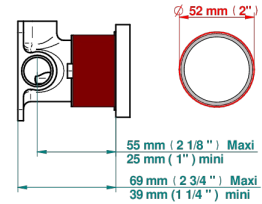

Tube

70712

13/06/2019

CHARACTERISTIC

- BamboU Amber crystal
- Trim only for wall mixer on rosette

RELATED SKU'S

- Ref. G00-6540A Rough parts for wall mounted flush fit shower mixer 2 x 1/2" inlets 1 x 1/2" outlet

AVAILABLE FINITIONS

Antique nickel - H28
Black ceram - D30
Blush PVD - H62
Brass color PVD - H49
Brown bronze color PVD - F33
Gold color PVD - H52

Graphite PVD - H64
Lacquered light bronze - D01
Matt Umber PVD - H67
Matt blush PVD - H60
Matt brass color PVD - H50
Matt brown bronze color PVD - F34

Matt chrome - C02
Matt gold - F07
Matt gold color PVD - H53
Matt graphite PVD - H65
Matt nickel (color finish) - C01
Matt nickel color PVD - H56

Nickel color PVD - H55
Polished chrome (color finish) - A02
Polished chrome / Polished gold (color finish) - G02
Polished gold (color finish) - F01
Polished nickel - B01
Soft gold - F30

Soft matt gold - F31
Umber PVD - H66
Varnished matt antique red copper (color finish) - H07