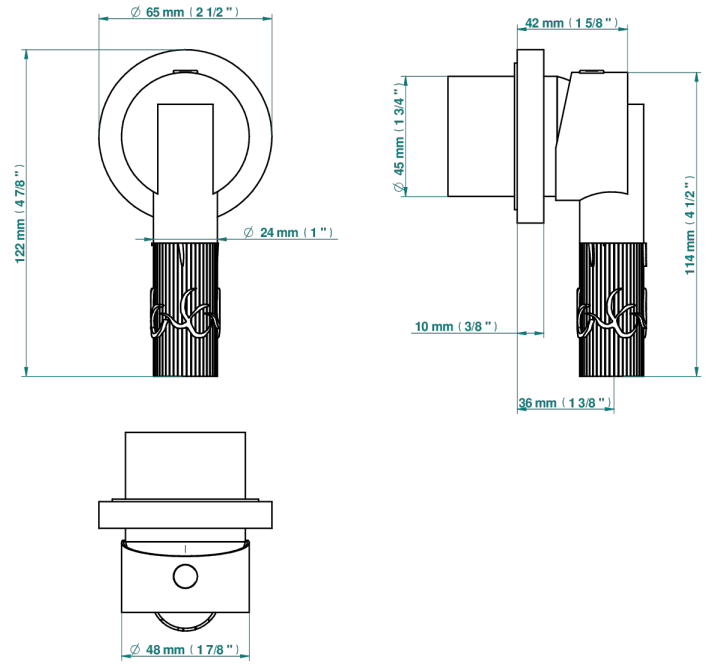

BAMBOU AMBER CRYSTAL

A34-6540RB

Trim only for wall mixer on rosette

Compatible with

6540A
6540A/W

6540A/US

Tube

70712

13/06/2019

CHARACTERISTIC

- BamboU Amber crystal
- Trim only for wall mixer on rosette

RELATED SKU'S

- Ref. G00-6540A Rough parts for wall mounted flush fit shower mixer 2 x 1/2" inlets 1 x 1/2" outlet

AVAILABLE FINITIONS

Antique nickel - H28
Black ceram - D30
Blush PVD - H62
Brass color PVD - H49
Brown bronze color PVD - F33
Gold color PVD - H52

Graphite PVD - H64
Lacquered light bronze - D01
Matt Umber PVD - H67
Matt blush PVD - H60
Matt brass color PVD - H50
Matt brown bronze color PVD - F34

Matt chrome - C02
Matt gold - F07
Matt gold color PVD - H53
Matt graphite PVD - H65
Matt nickel (color finish) - C01
Matt nickel color PVD - H56

Nickel color PVD - H55
Polished chrome (color finish) - A02
Polished chrome / Polished gold (color finish) - G02
Polished gold (color finish) - F01
Polished nickel - B01
Soft gold - F30

Soft matt gold - F31
Umber PVD - H66
Varnished matt antique red copper (color finish) - H07