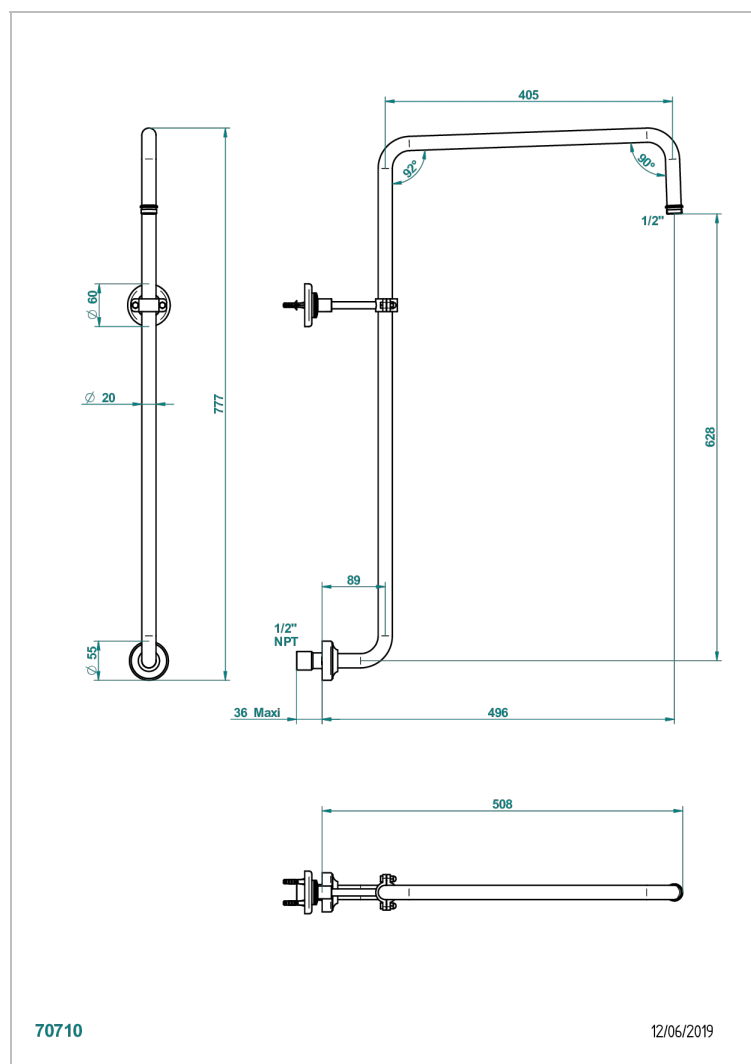

BEAUBOURG WITH LEVER HANDLES

G7B-83/US

Curved shower arm 1/2"

CHARACTERISTIC

- Beaubourg with lever handles
- Curved shower arm 1/2"

AVAILABLE FINITIONS

Black ceram - D30
Blush PVD - H62
Brass color PVD - H49
Brown bronze color PVD - F33
Chrome polished - A02
Chrome polished / gold polished - G02