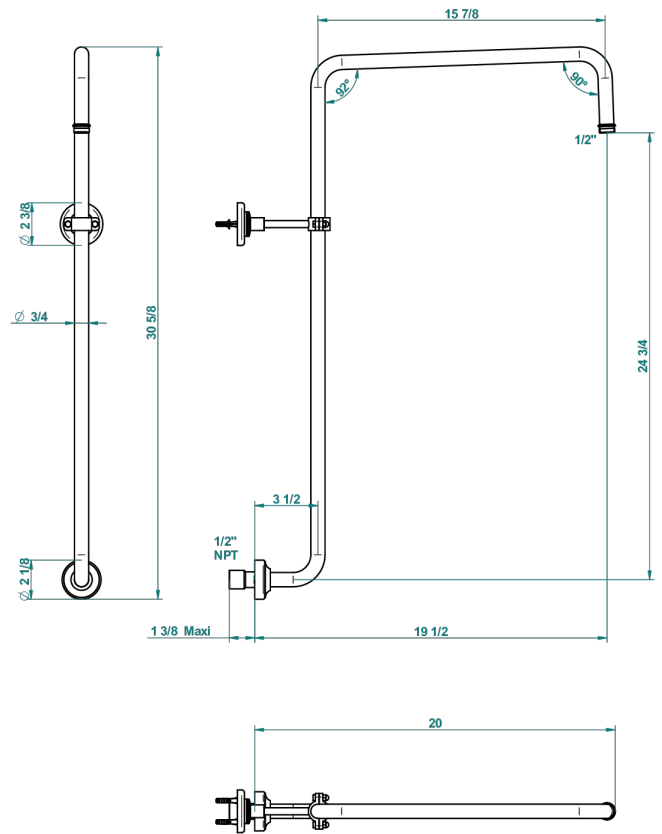

BEAUBOURG WITH LEVER HANDLES

G7B-83/US

Curved shower arm 1/2"

THG[®]
PARIS

70710

12/06/2019

CHARACTERISTIC

- Beaubourg with lever handles
- Curved shower arm 1/2"