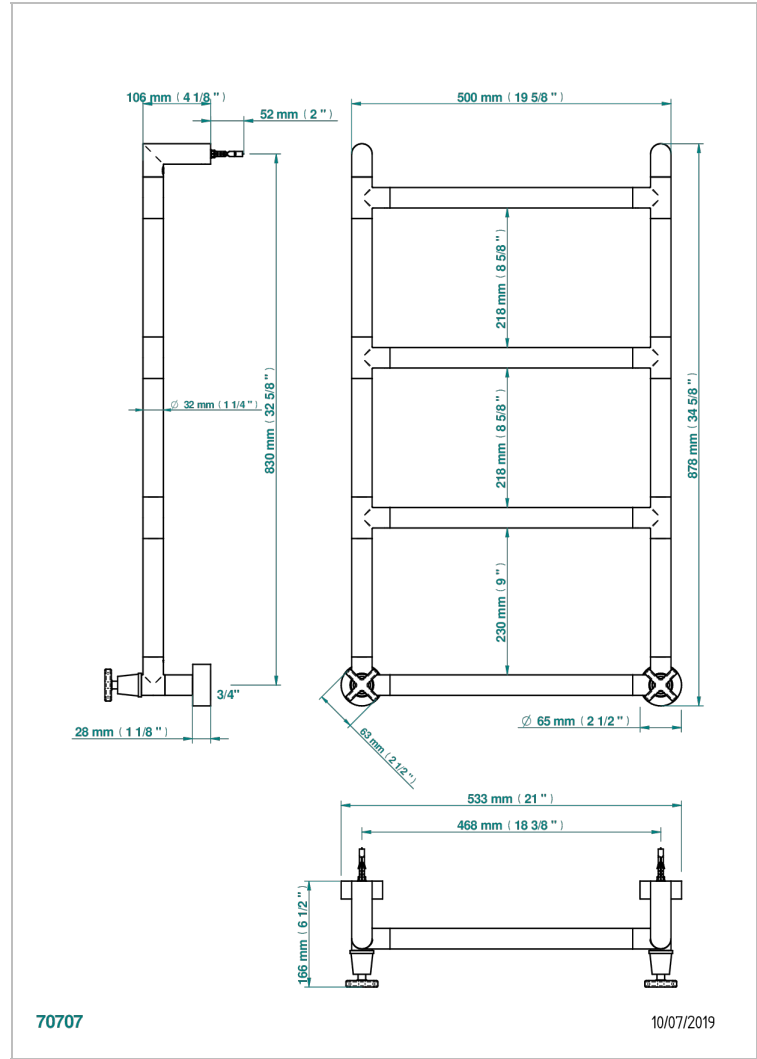

Contemporary round towel warmer, 4 rails, 533 mm x 867 mm, hydronic with 2 stylised handles

### CHARACTERISTIC

- Spirit
- Contemporary round towel warmer, 4 rails, 533 mm x 867 mm, hydronic with 2 stylised handles

### TECHNICAL SPECS

- Pression : 0,5 bars < P < 3 bars (recommandée)
- Pressure : 7.25 psi < P < 43.5 psi (advised)
- Température eau maximale conseillée : 60°C
- Maximum water temperature advised: 140°F
- Hauteur minimale au sol (maximum height from the ground) : 60 cm (24")
- Puissance / Power : 59W à Delta T 30