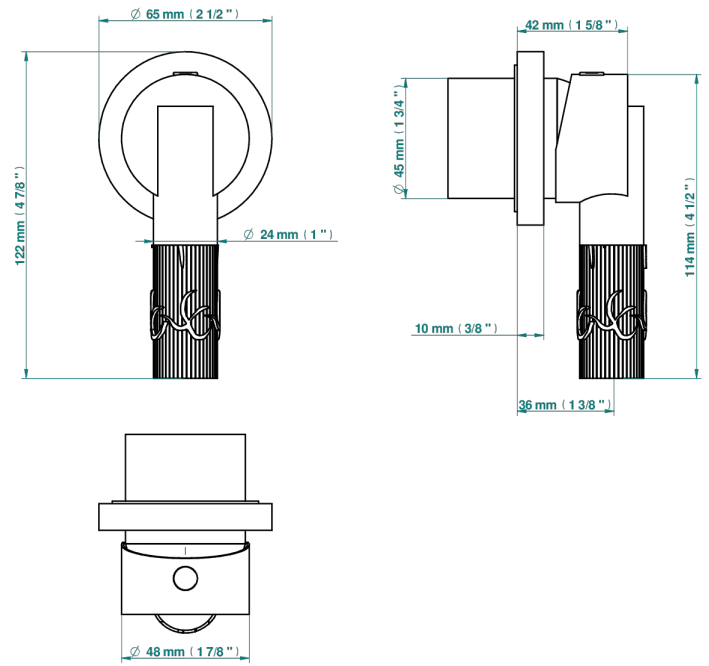

BAMBOU BLACK CRYSTAL

A33-6540RB

Trim only for wall mixer on rosette

Compatible with

6540A
6540A/W

6540A/US

Tube

70701

12/06/2019

CHARACTERISTIC

- BamboU Black crystal
- Trim only for wall mixer on rosette

RELATED SKU'S

- Ref. G00-6540A/US Built-in part for wall mounted flush fit shower mixer 2 inlets 1/2" -1 outlet 1/2" -US model

AVAILABLE FINITIONS

Black ceram - D30

Blush PVD - H62

Brass color PVD - H49

Brown bronze color PVD - F33

Chrome polished - A02

Chrome polished / gold polished - G02

Copper antique matt, coated - H07

Gold color PVD - H52

Gold mat - F07

Gold polished - F01

Graphite PVD - H64

Light coated bronze - D01

Matt Umber PVD - H67

Matt blush PVD - H60

Matt brass color PVD - H50

Matt brown bronze color PVD - F34

Matt chrome (American satin) - C02

Matt gold color PVD - H53

Matt graphite PVD - H65

Matt nickel (American satin) - C01

Matt nickel color PVD - H56

Nickel antique / Sovereign - H28

Nickel color PVD - H55

Nickel polished - B01

Soft gold - F30

Soft matt gold - F31

Umber PVD - H66