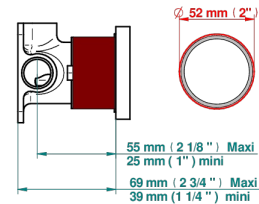

Tube

70701

12/06/2019

CHARACTERISTIC

- BamboU Black crystal
- Trim only for wall mixer on rosette

RELATED SKU'S

- Ref. G00-6540A/US Built-in part for wall mounted flush fit shower mixer 2 inlets 1/2" -1 outlet 1/2" -US model

AVAILABLE FINITIONS

Black ceram - D30

Blush PVD - H62

Brass color PVD - H49

Brown bronze color PVD - F33

Chrome polished - A02

Chrome polished / gold polished - G02

Copper antique matt, coated - H07

Gold color PVD - H52

Gold mat - F07

Gold polished - F01

Graphite PVD - H64

Light coated bronze - D01

Matt Umber PVD - H67

Matt blush PVD - H60

Matt brass color PVD - H50

Matt brown bronze color PVD - F34

Matt chrome (American satin) - C02

Matt gold color PVD - H53

Matt graphite PVD - H65

Matt nickel (American satin) - C01

Matt nickel color PVD - H56

Nickel antique / Sovereign - H28

Nickel color PVD - H55

Nickel polished - B01

Soft gold - F30

Soft matt gold - F31

Umber PVD - H66