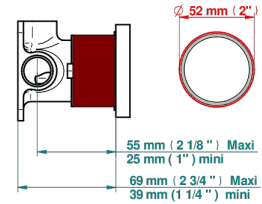

Tube

70701

12/06/2019

CHARACTERISTIC

- Bambou Black crystal
- Trim only for wall mixer on rosette

RELATED SKU'S

- Ref. G00-6540A Rough parts for wall mounted flush fit shower mixer 2 x 1/2" inlets 1 x 1/2" outlet

AVAILABLE FINITIONS

Antique nickel - H28
Black ceram - D30
Blush PVD - H62
Brass color PVD - H49
Brown bronze color PVD - F33
Gold color PVD - H52

Graphite PVD - H64
Lacquered light bronze - D01
Matt Umber PVD - H67
Matt blush PVD - H60
Matt brass color PVD - H50
Matt brown bronze color PVD - F34

Matt chrome - C02
Matt gold - F07
Matt gold color PVD - H53
Matt graphite PVD - H65
Matt nickel (color finish) - C01
Matt nickel color PVD - H56

Nickel color PVD - H55
Polished chrome (color finish) - A02
Polished chrome / Polished gold (color finish) - G02
Polished gold (color finish) - F01
Polished nickel - B01
Soft gold - F30

Soft matt gold - F31
Umber PVD - H66
Varnished matt antique red copper (color finish) - H07