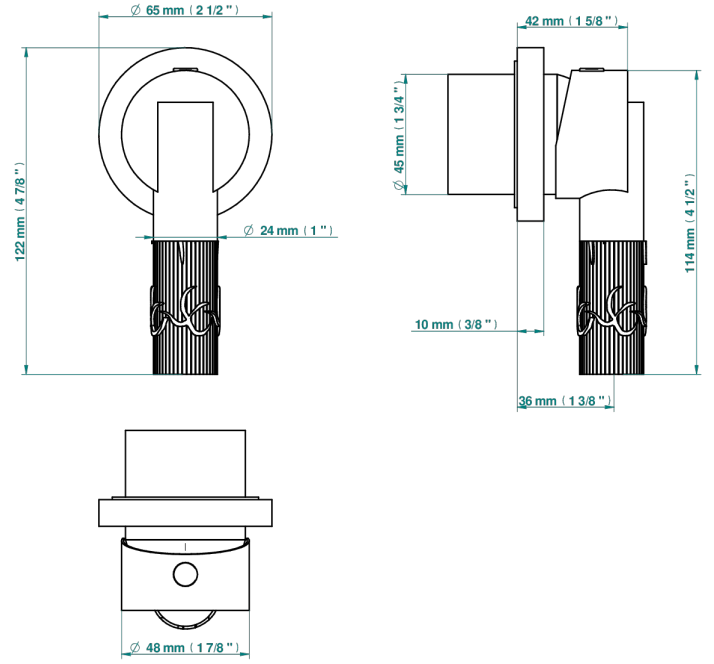

BAMBOU BLACK CRYSTAL

A33-6540RB

Trim only for wall mixer on rosette

Compatible with

6540A
6540A/W

6540A/US

Tube

70701

12/06/2019

CHARACTERISTIC

- Bambou Black crystal
- Trim only for wall mixer on rosette

RELATED SKU'S

- Ref. G00-6540A Rough parts for wall mounted flush fit shower mixer 2 x 1/2" inlets 1 x 1/2" outlet

AVAILABLE FINITIONS

Antique nickel - H28
Black ceram - D30
Blush PVD - H62
Brass color PVD - H49
Brown bronze color PVD - F33
Gold color PVD - H52

Graphite PVD - H64
Lacquered light bronze - D01
Matt Umber PVD - H67
Matt blush PVD - H60
Matt brass color PVD - H50
Matt brown bronze color PVD - F34

Matt chrome - C02
Matt gold - F07
Matt gold color PVD - H53
Matt graphite PVD - H65
Matt nickel (color finish) - C01
Matt nickel color PVD - H56

Nickel color PVD - H55
Polished chrome (color finish) - A02
Polished chrome / Polished gold (color finish) - G02
Polished gold (color finish) - F01
Polished nickel - B01
Soft gold - F30

Soft matt gold - F31
Umber PVD - H66
Varnished matt antique red copper (color finish) - H07