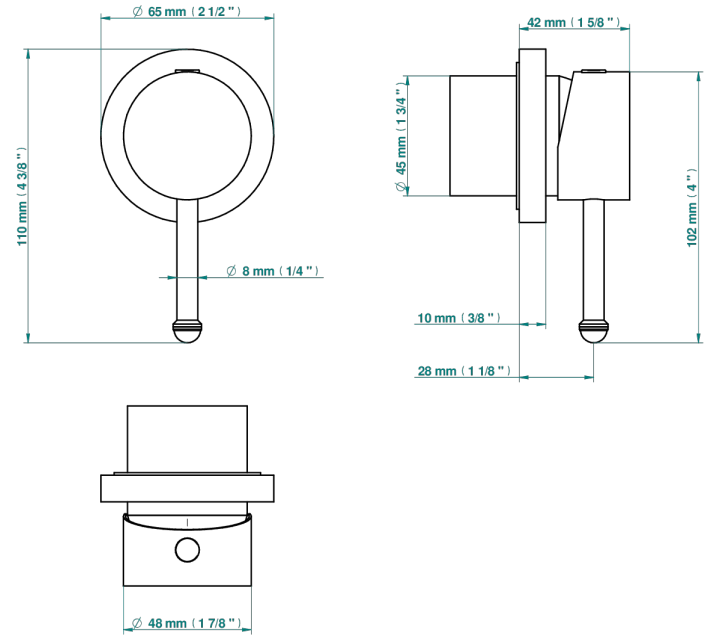

MOSSI CRISTAL NEGRO

A2N-6540RB

Trim only for wall mixer on rosette

THG®
PARIS

Compatible with

6540A
6540A/W

6540A/US